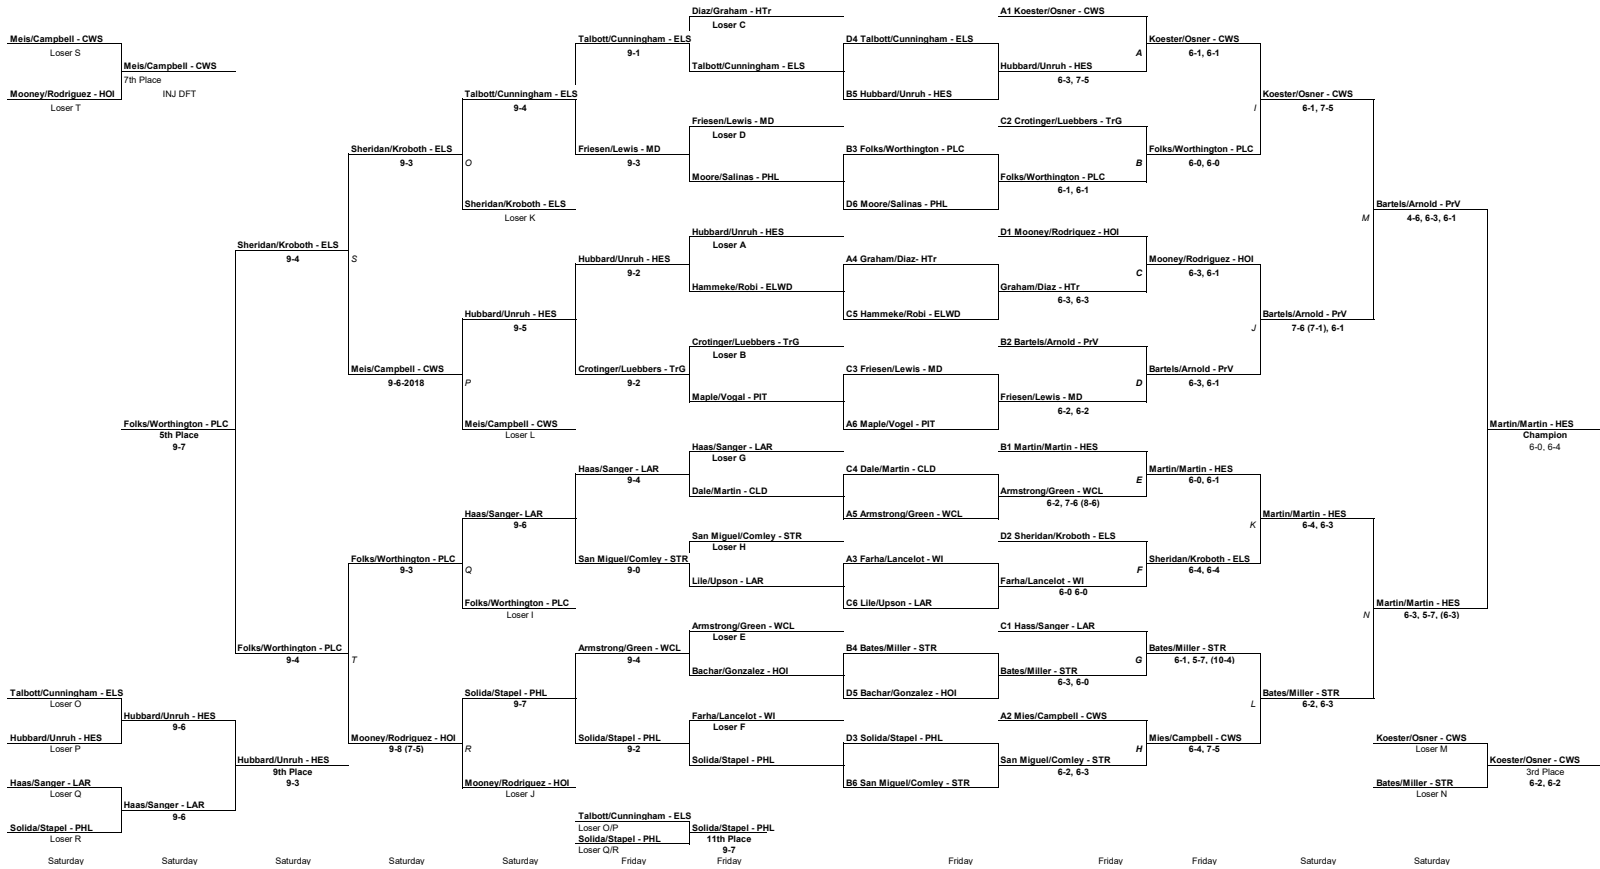

STATE TENNIS TOURNAMENT BRACKET

Tournament Date/Year: Oct 12-13 2018
Tournament Location: PRAATT
Tournament Manager: R. Van Wyhe

Doubles Class 3A