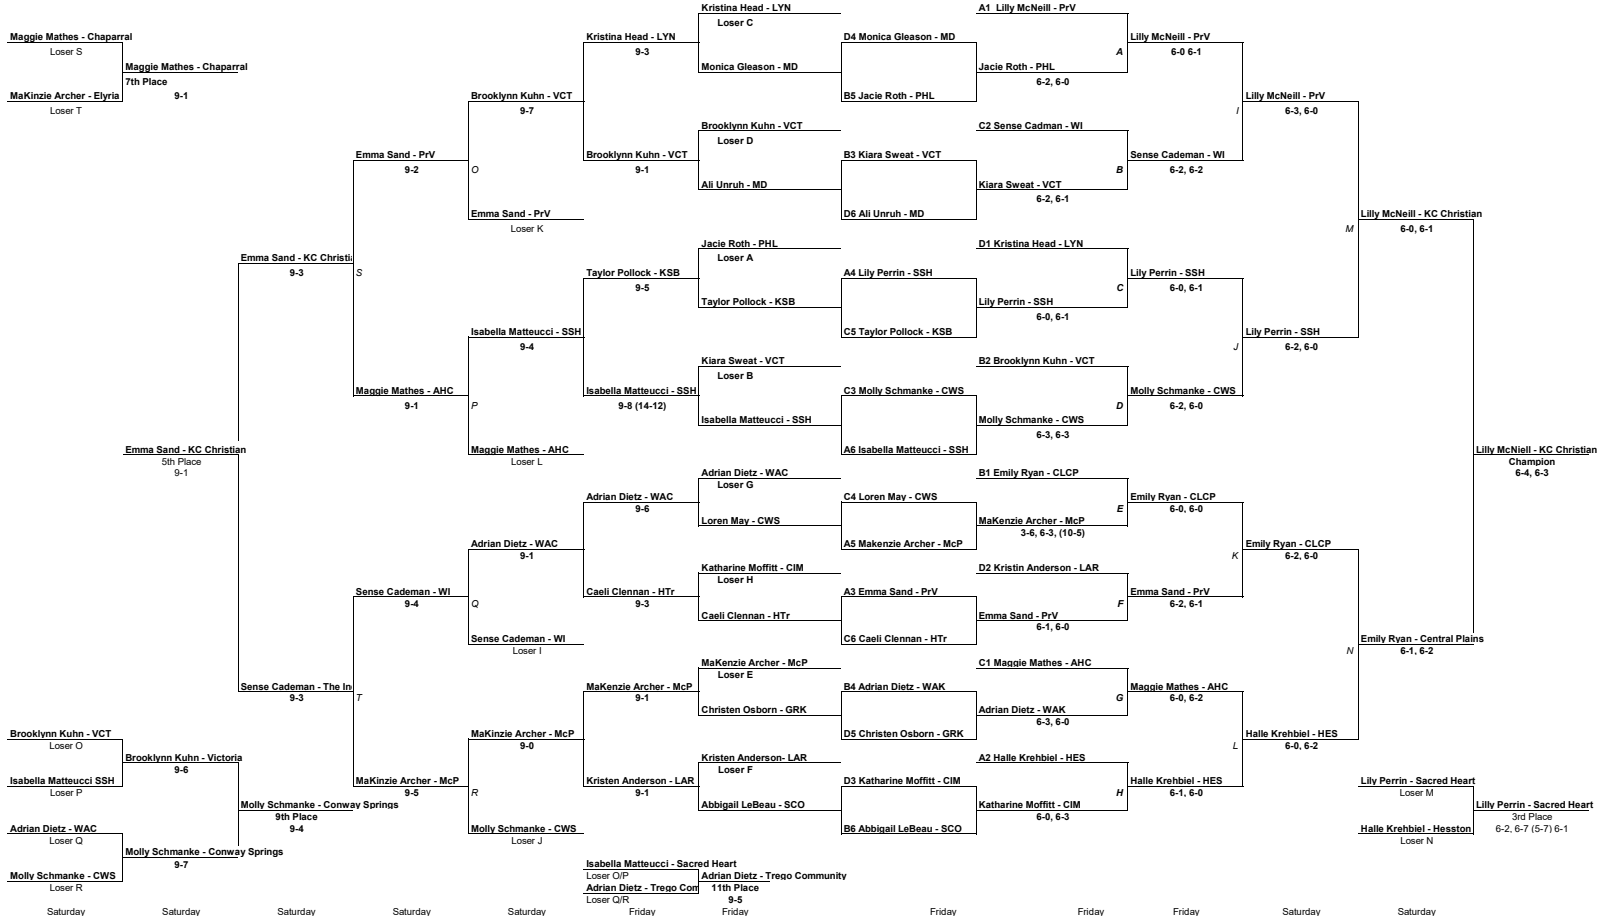

Tournament Information

Class: 3-2-1A
Gender: Girls
Year: 2018
Date: 10/12
Location: Pratt
Manager: R. Van Wyhe

STATE TENNIS SEEDING

Singles

Regional Finish

State Seed	Regional	1	2	3	4	5	6
4	Cimarron	K. Head - Lyons	K. Anderson - Larned	K. Moffitt - Cimarron	M. Gleason - Meade	C. Osborn - Greensburg	A. Unruh - Meade
3	Conway Springs	M. Mathes - Chaparral	S. Cadman - Independent	M. Schmanke - Conway Springs	L. May - Conway Springs	T. Pollock - Kiowa South Barber	C. Clennan - Hutch Trinity
1	Hesston	L. McNeill - Kansas City Christian	H. Krehbiel - Hesston	E. Sand - Kansas City Christian	L. Perrin - Sacred Heart	M. Archer - Elyria Christian	I. Matteucci - Sacred Heart
2	Wakeeney-Trego Community	E. Ryan - Central Plains	B. Kuhn - Victoria	K. Sweat - Victoria	A. Dietz - Wakeeney	J. Roth - Phillipsburg	A. LeBeau - Scott Community

Doubles

Regional Finish

State Seed	Regional	1	2	3	4	5	6
3	Cimarron	Haas/Sanger - Larned	Crotinger/Luebbers - Greeley County	Friesen/Lewis - Meade	Dale/Martin - South Central	Hammkeke/Robi - Ellinwood	Lile/Upson - Larned
1	Conway Springs	Koester/Osner - Conway Springs	Mies/Campbell - Conway Springs	Farha/Lancelot - Independent	Graham/Diaz - Hutch Trinity	Armstrong/Green - W. Classical	Maple/Vogal - Pittsburg-St. Mary's
2	Hesston	Martin/Martin - Hesston	Bartels/Arnold - KCC	Folks/Worthington - Perry-Lacompton	Bates/Miller - Sterling	Hubbard/Unruh - Hesston	San Miguel/Comley - Sterling
4	Wakeeney-Trego Community	Mooney/Rodriguez - Hoisington	Sheridan/Kroboth - Ellsworth	Solida/Stapel - Phillipsburg	Talbott/Cunningham - Ellsworth	Bachar/Gonzalez - Hoisington	Moore/Salinas - Phillipsburg

Seeding Instructions:

1. Enter your classification, gender, year, date, location, and manager in cells B2 through B7 above (ex. 3-2-1A, Girls, 2011, October 13-14, Cimarron, David Ediger)
2. Enter in the regional site in column B and the qualifiers (in order) from that regional in columns D through I. Suggestion: put name followed by school abbr (ex. Jones-ME)
3. Enter in the seed (1-4) of each regional in column A at the seeding meeting
4. All first round entries should be on the brackets on the sheets "State Singles" and "State Doubles"
5. You will have to either type or copy information for the following rounds

STATE TENNIS TOURNAMENT BRACKET

Tournament Date/Year: October 12-13, 2018
Tournament Location: PRATT
Tournament Manager: R. Van Wyhe

Singles Class 3A