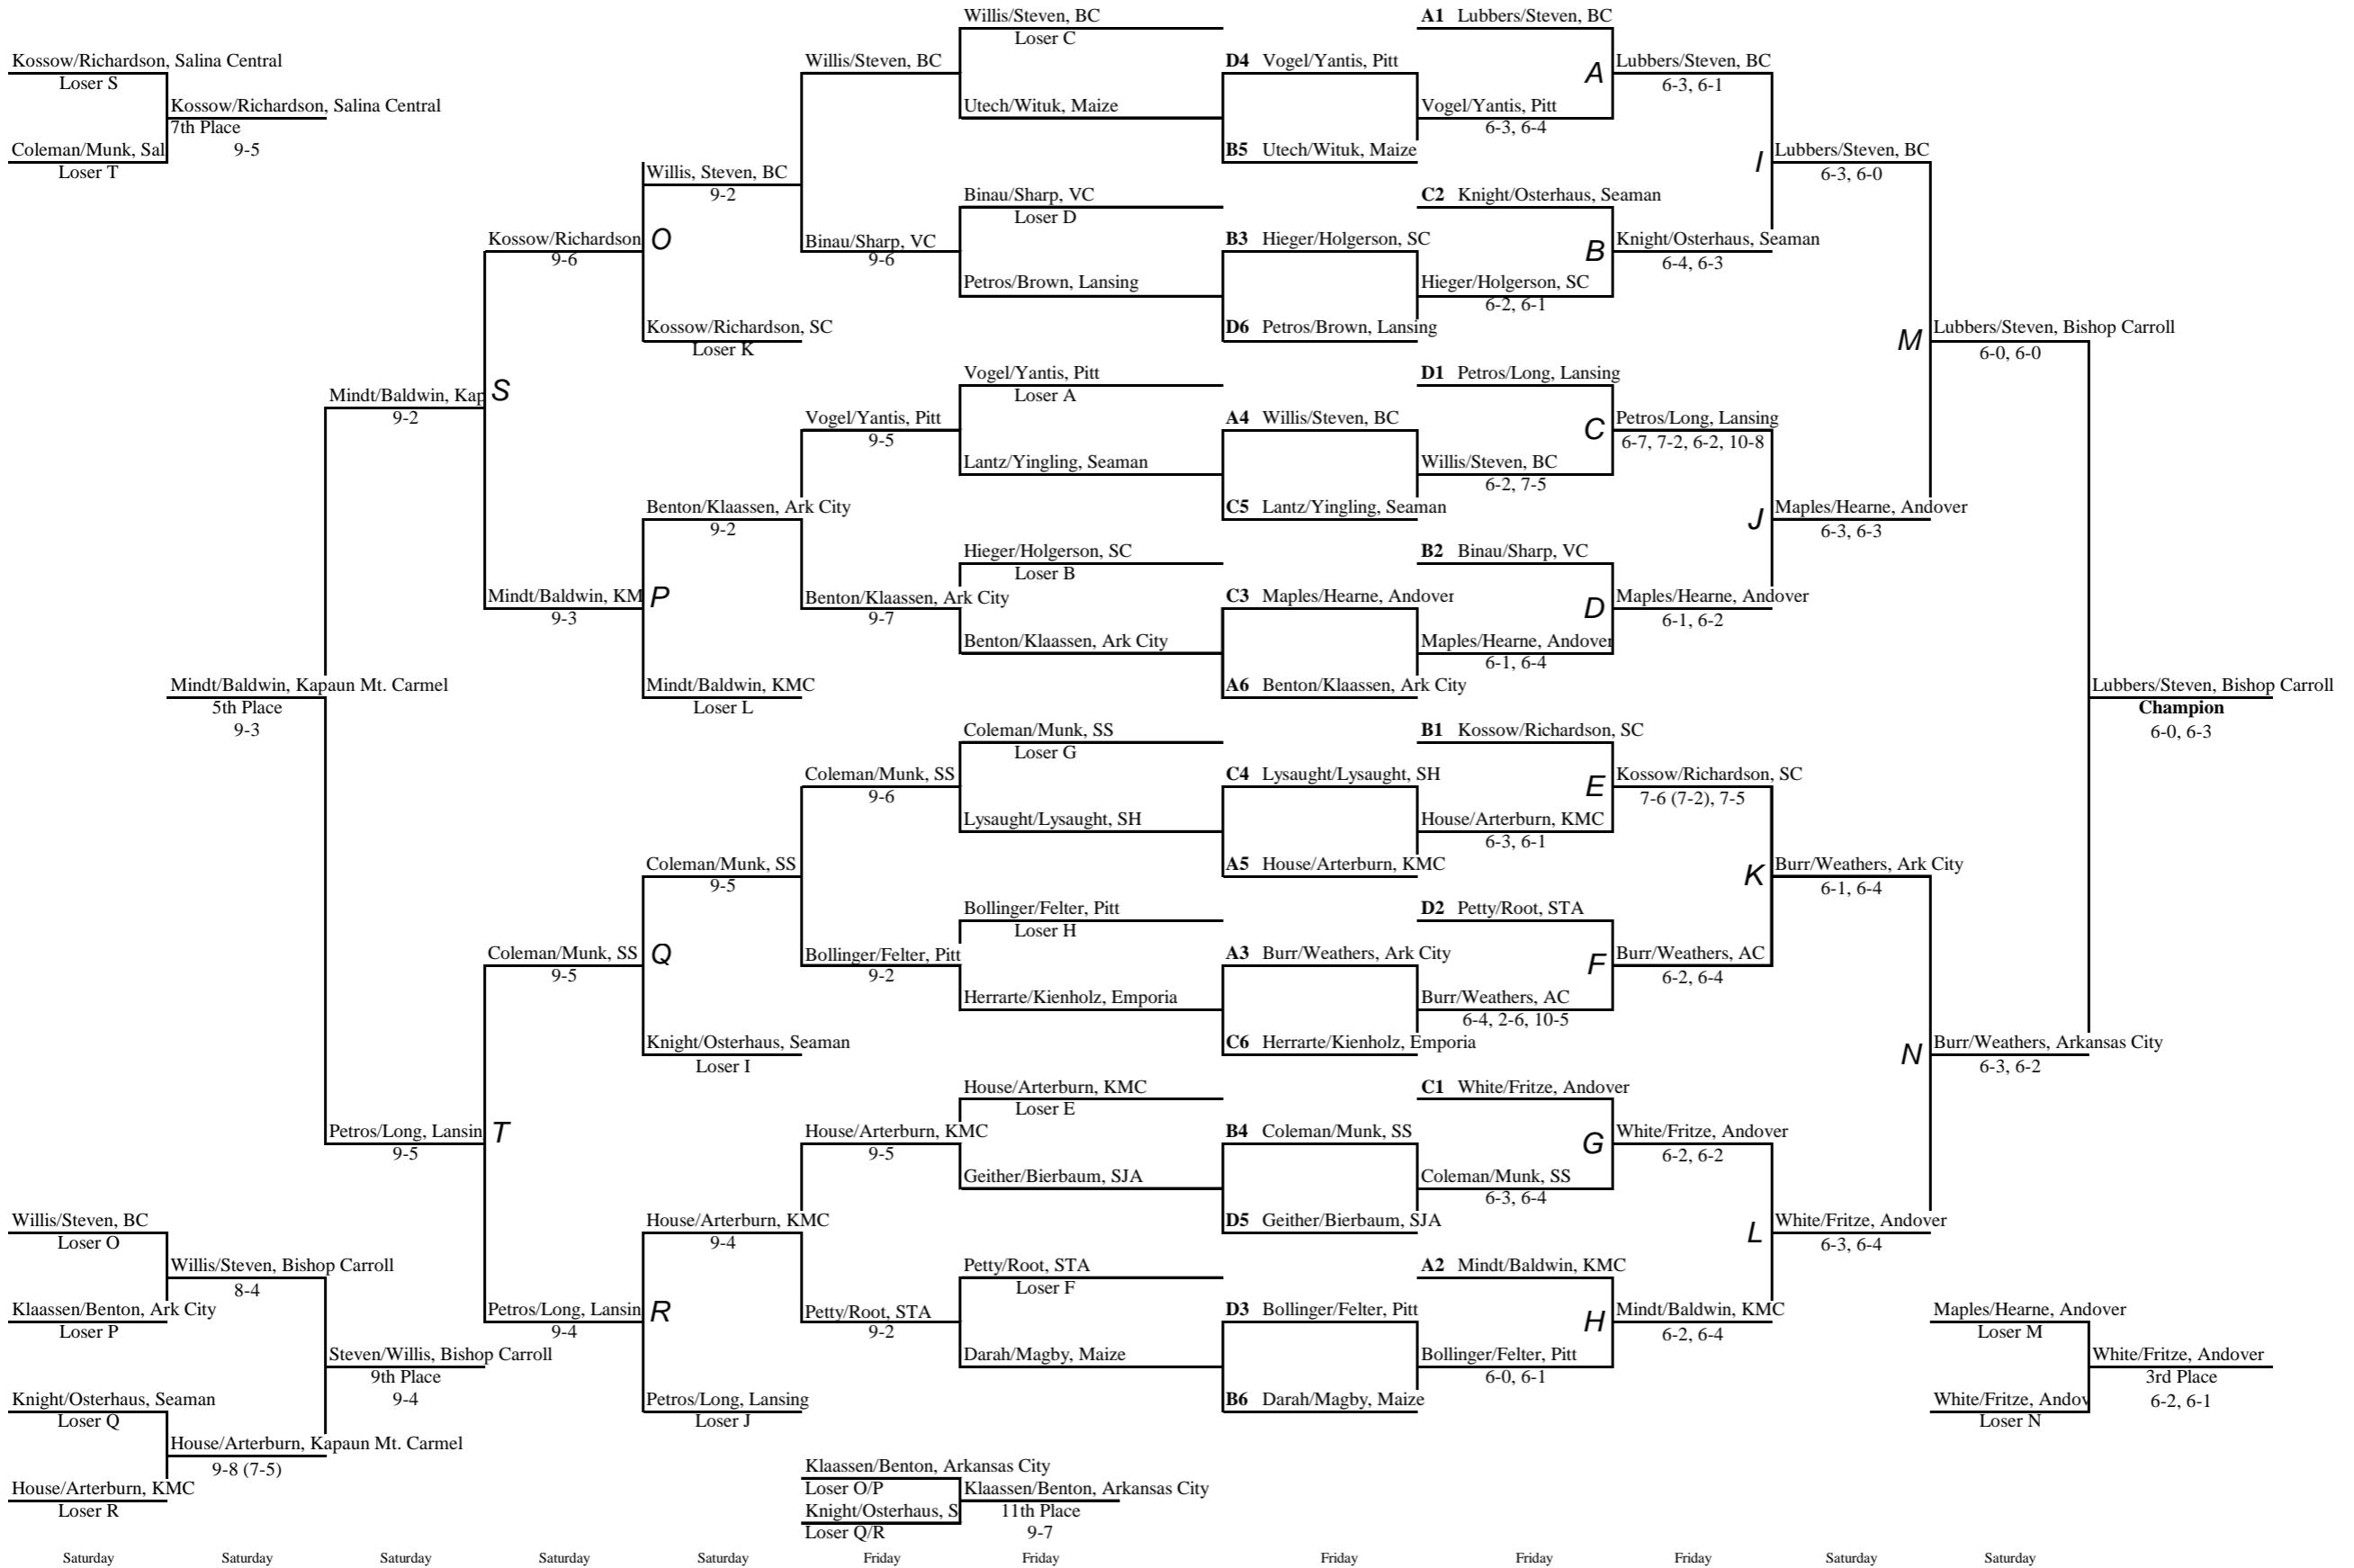

KANSAS STATE HIGH SCHOOL ACTIVITIES ASSOCIATION STATE TENNIS TOURNAMENT BRACKET

Tournament Date/Year: October 16-17, 2015
 Tournament Location: Valley Center
 Tournament Manager: Ron Barry

Girls
Doubles
Class 5A