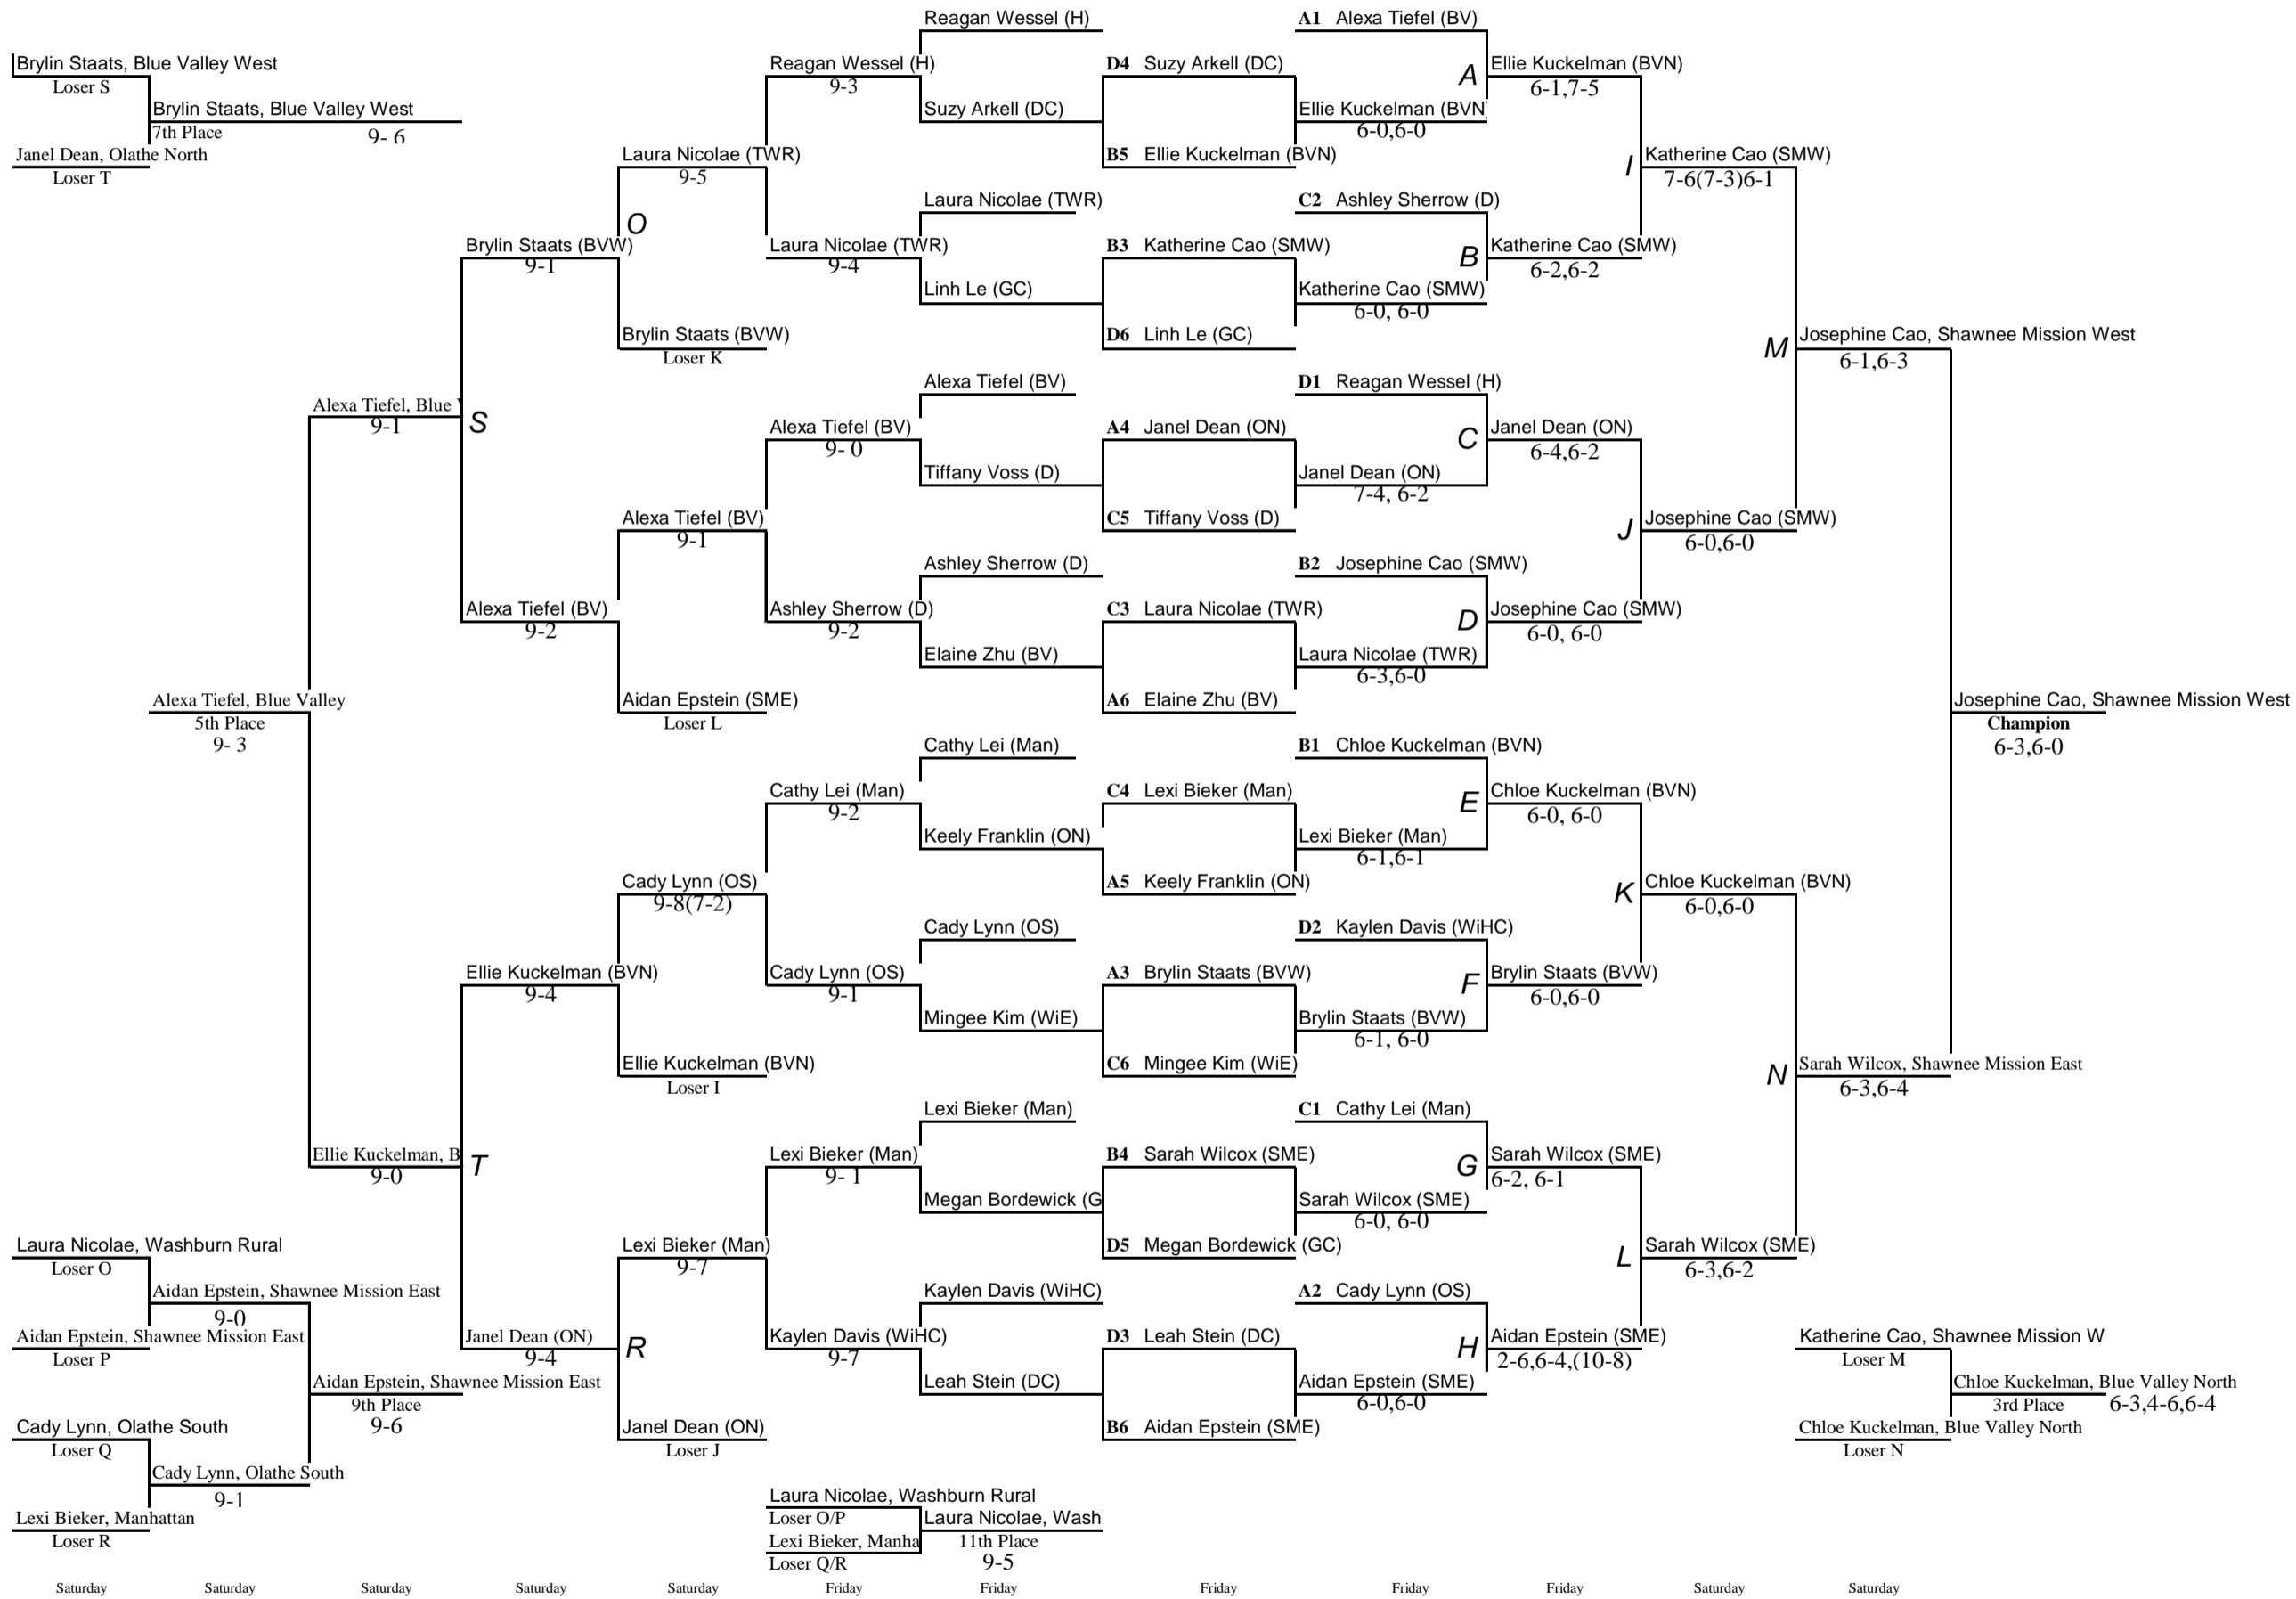

KANSAS STATE HIGH SCHOOL ACTIVITIES ASSOCIATION STATE TENNIS TOURNAMENT BRACKET

Tournament Date/Year: October 15 & 16, 2015
Tournament Location: Olathe Northwest (CBAC)
Tournament Manager: Jay Novacek

Girls
Singles   Class   6A