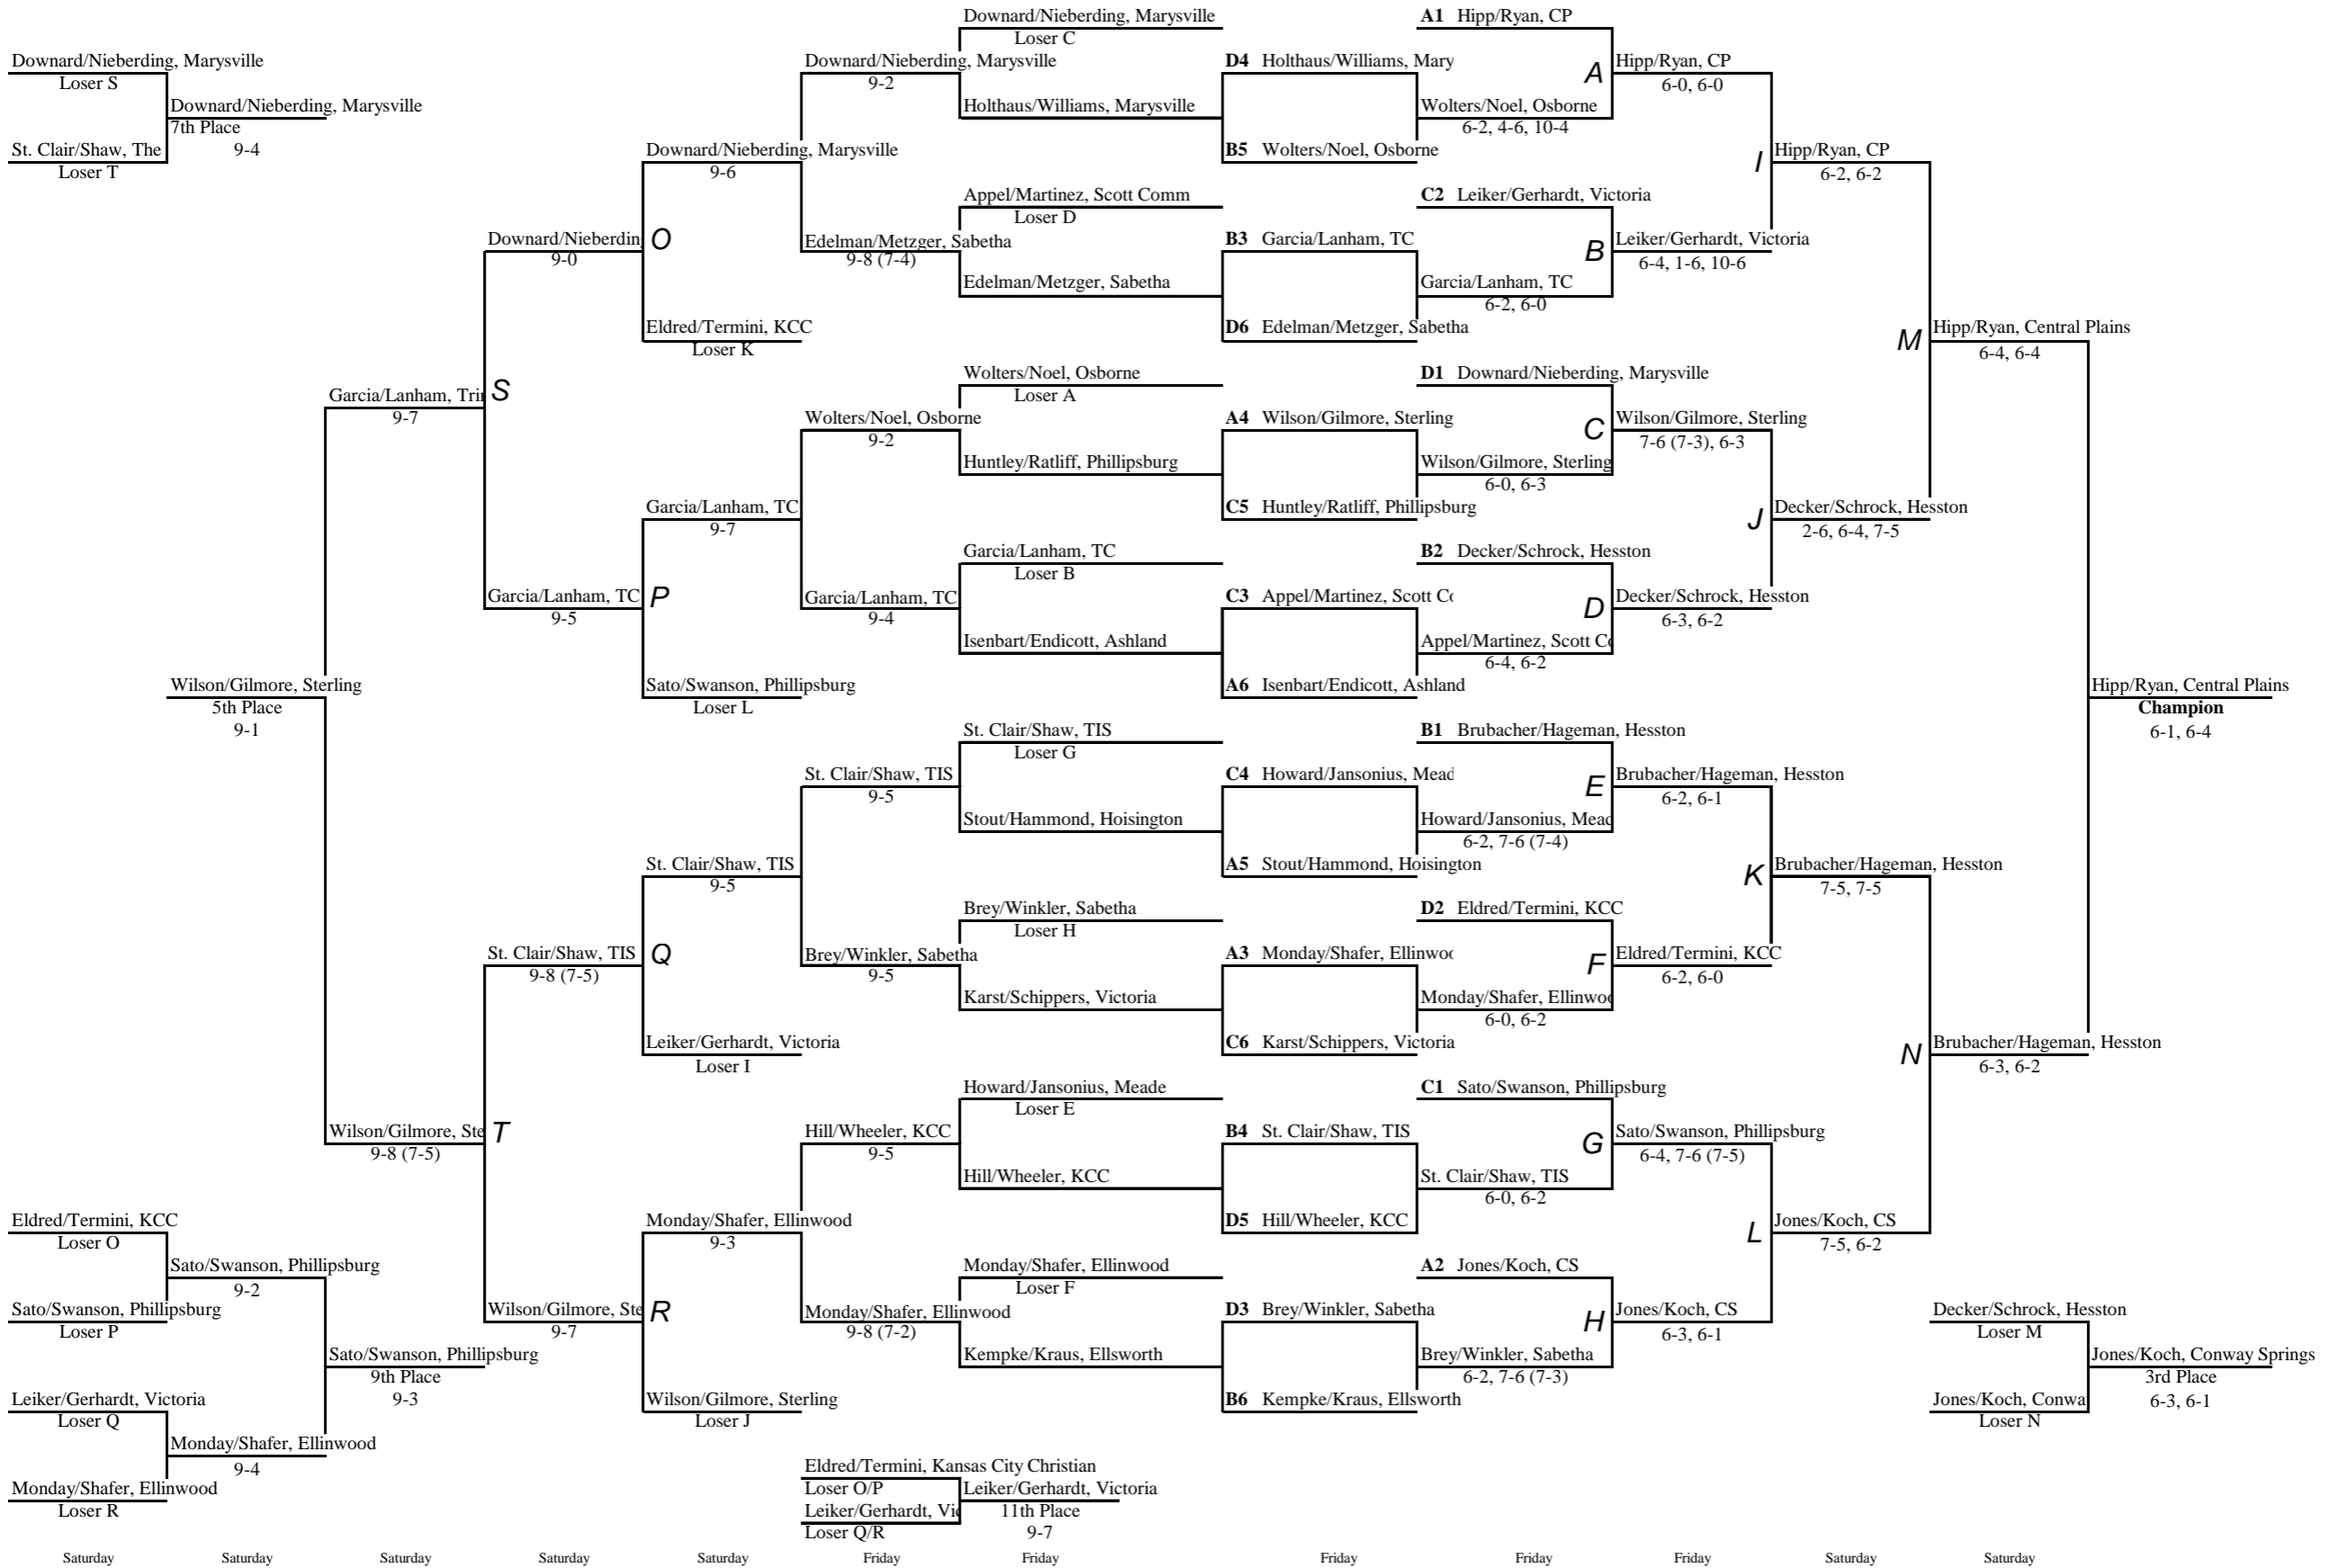

KANSAS STATE HIGH SCHOOL ACTIVITIES ASSOCIATION STATE TENNIS TOURNAMENT BRACKET

Tournament Date/Year: October 16-17, 2015
 Tournament Location: Harmon Park
 Tournament Manager: Josh Poteet

Girls
Doubles
Class 3-2-1A