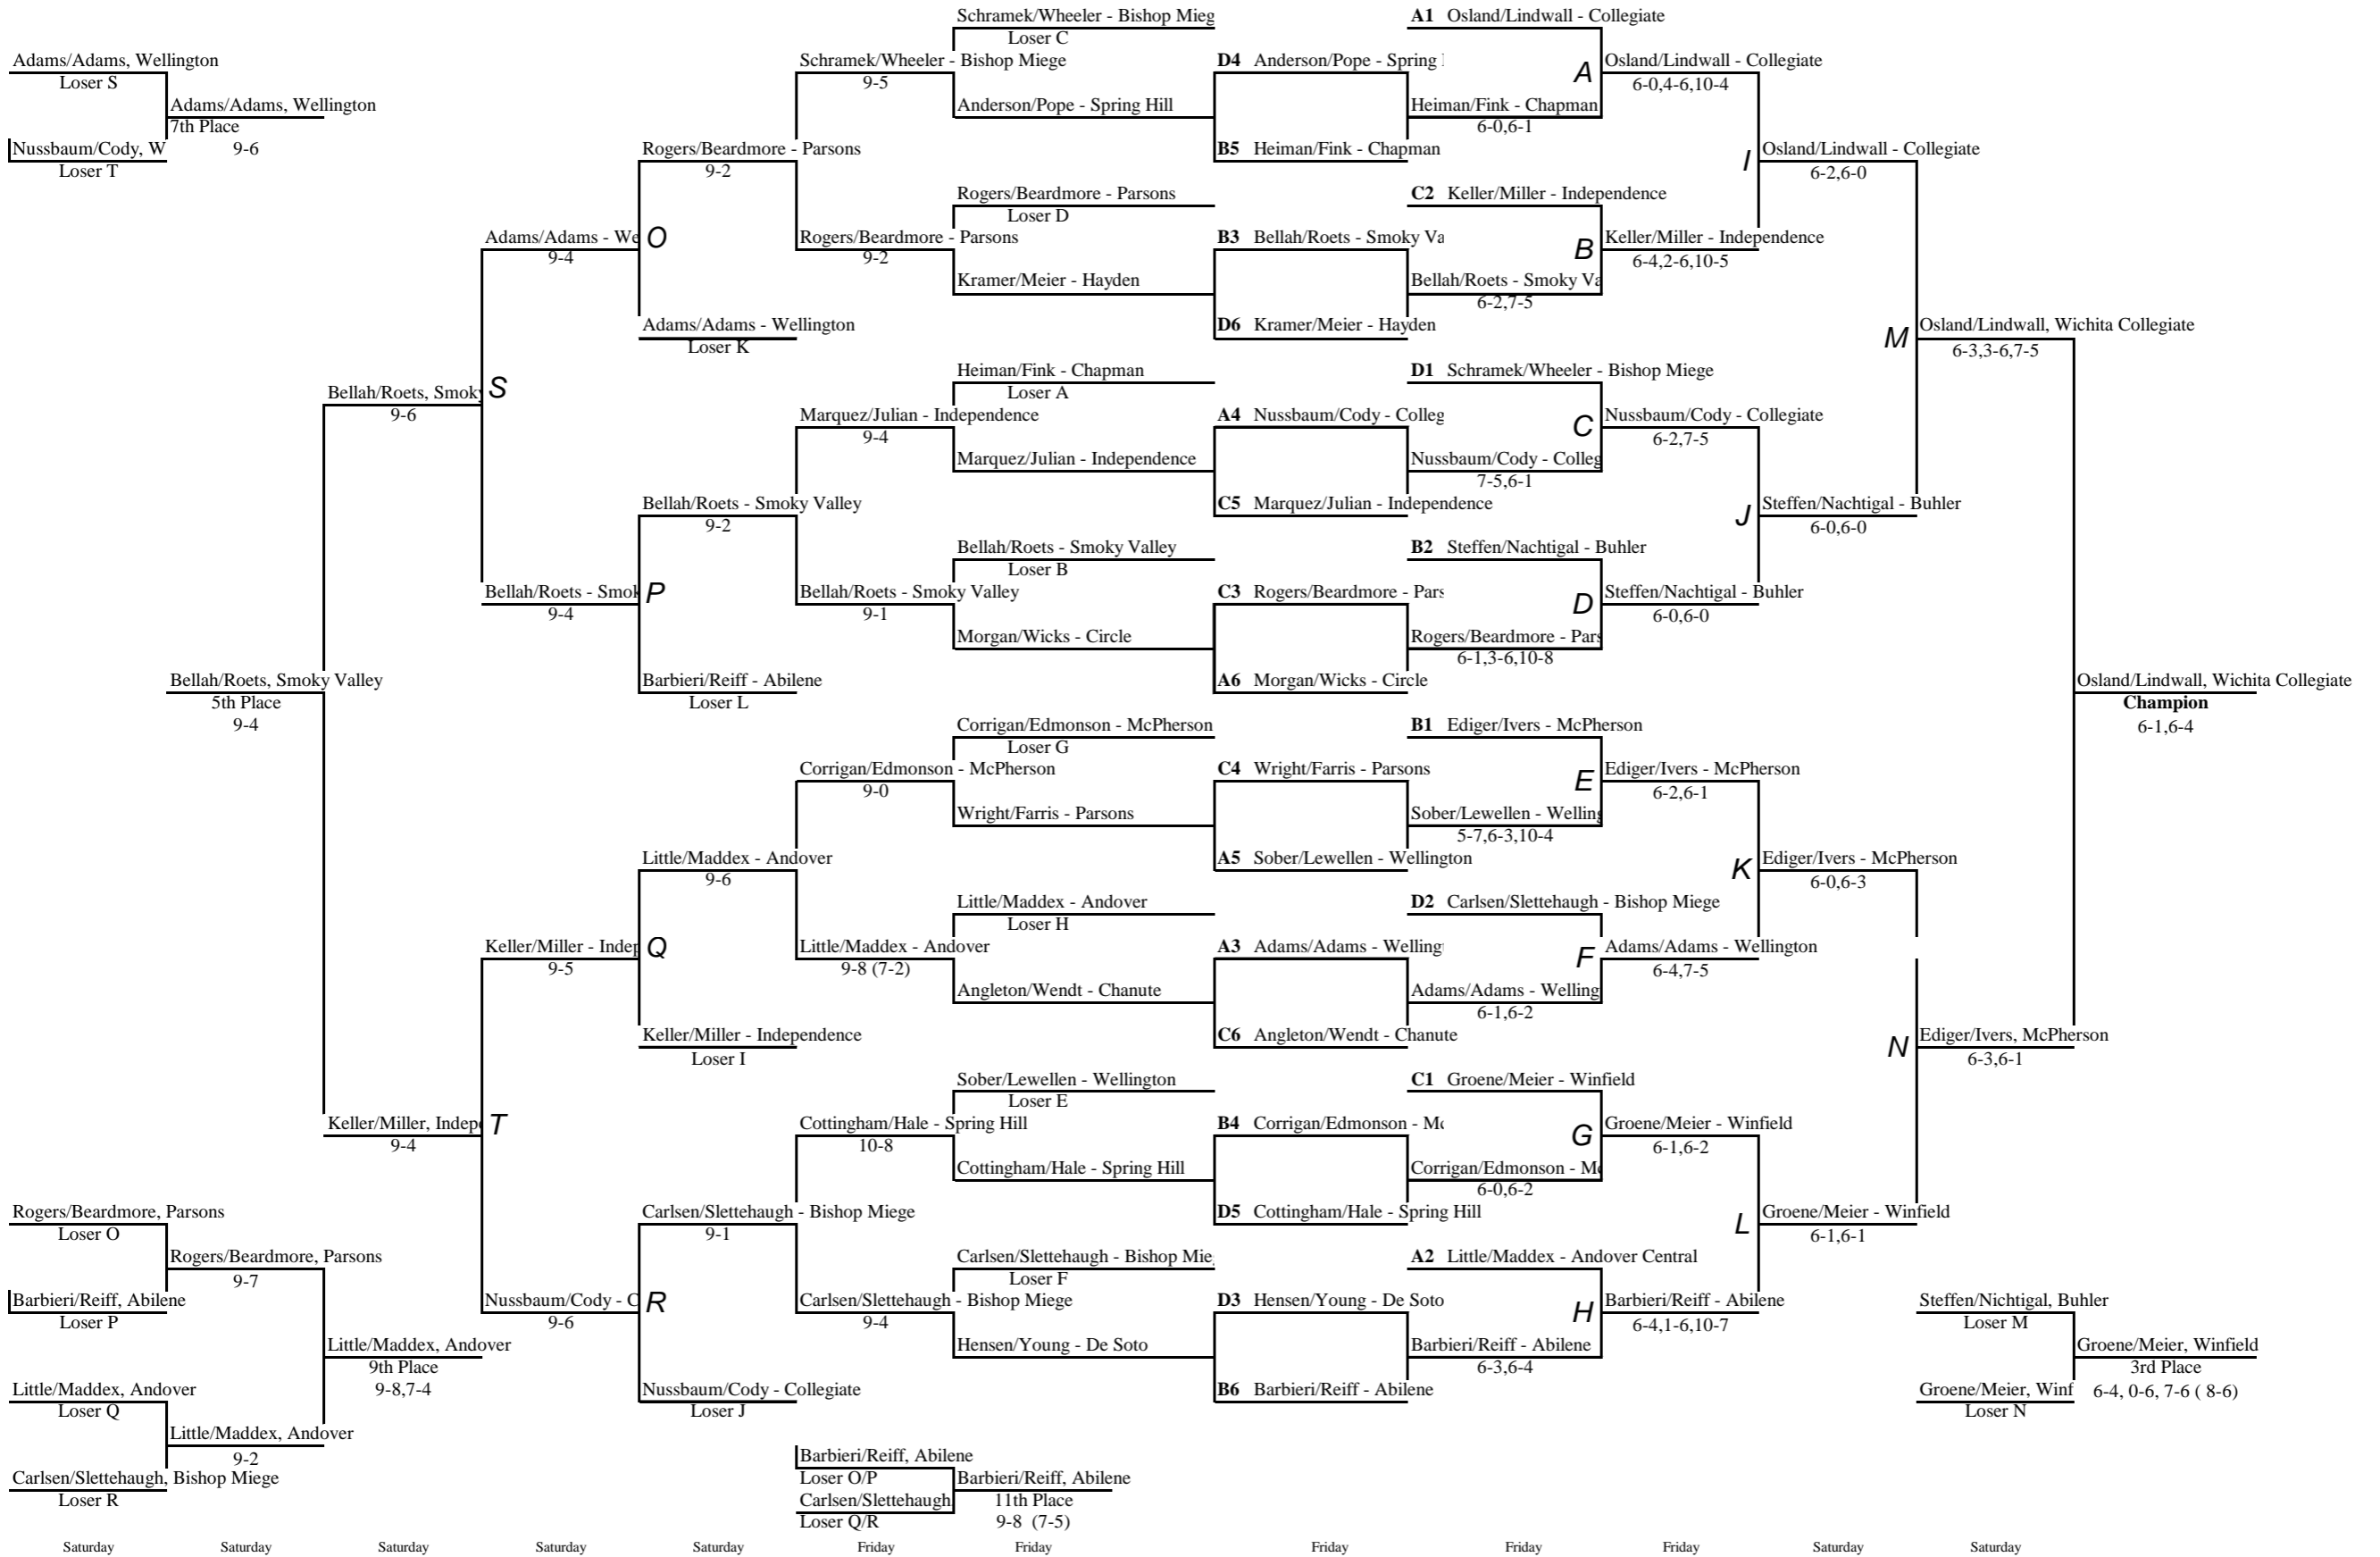

KANSAS STATE HIGH SCHOOL ACTIVITIES ASSOCIATION STATE TENNIS TOURNAMENT BRACKET

Tournament Date/Year: October 16 & 17, 2015
 Tournament Location: Winfield
 Tournament Manager: Billy Tipps

Girls

Doubles

Class 4A