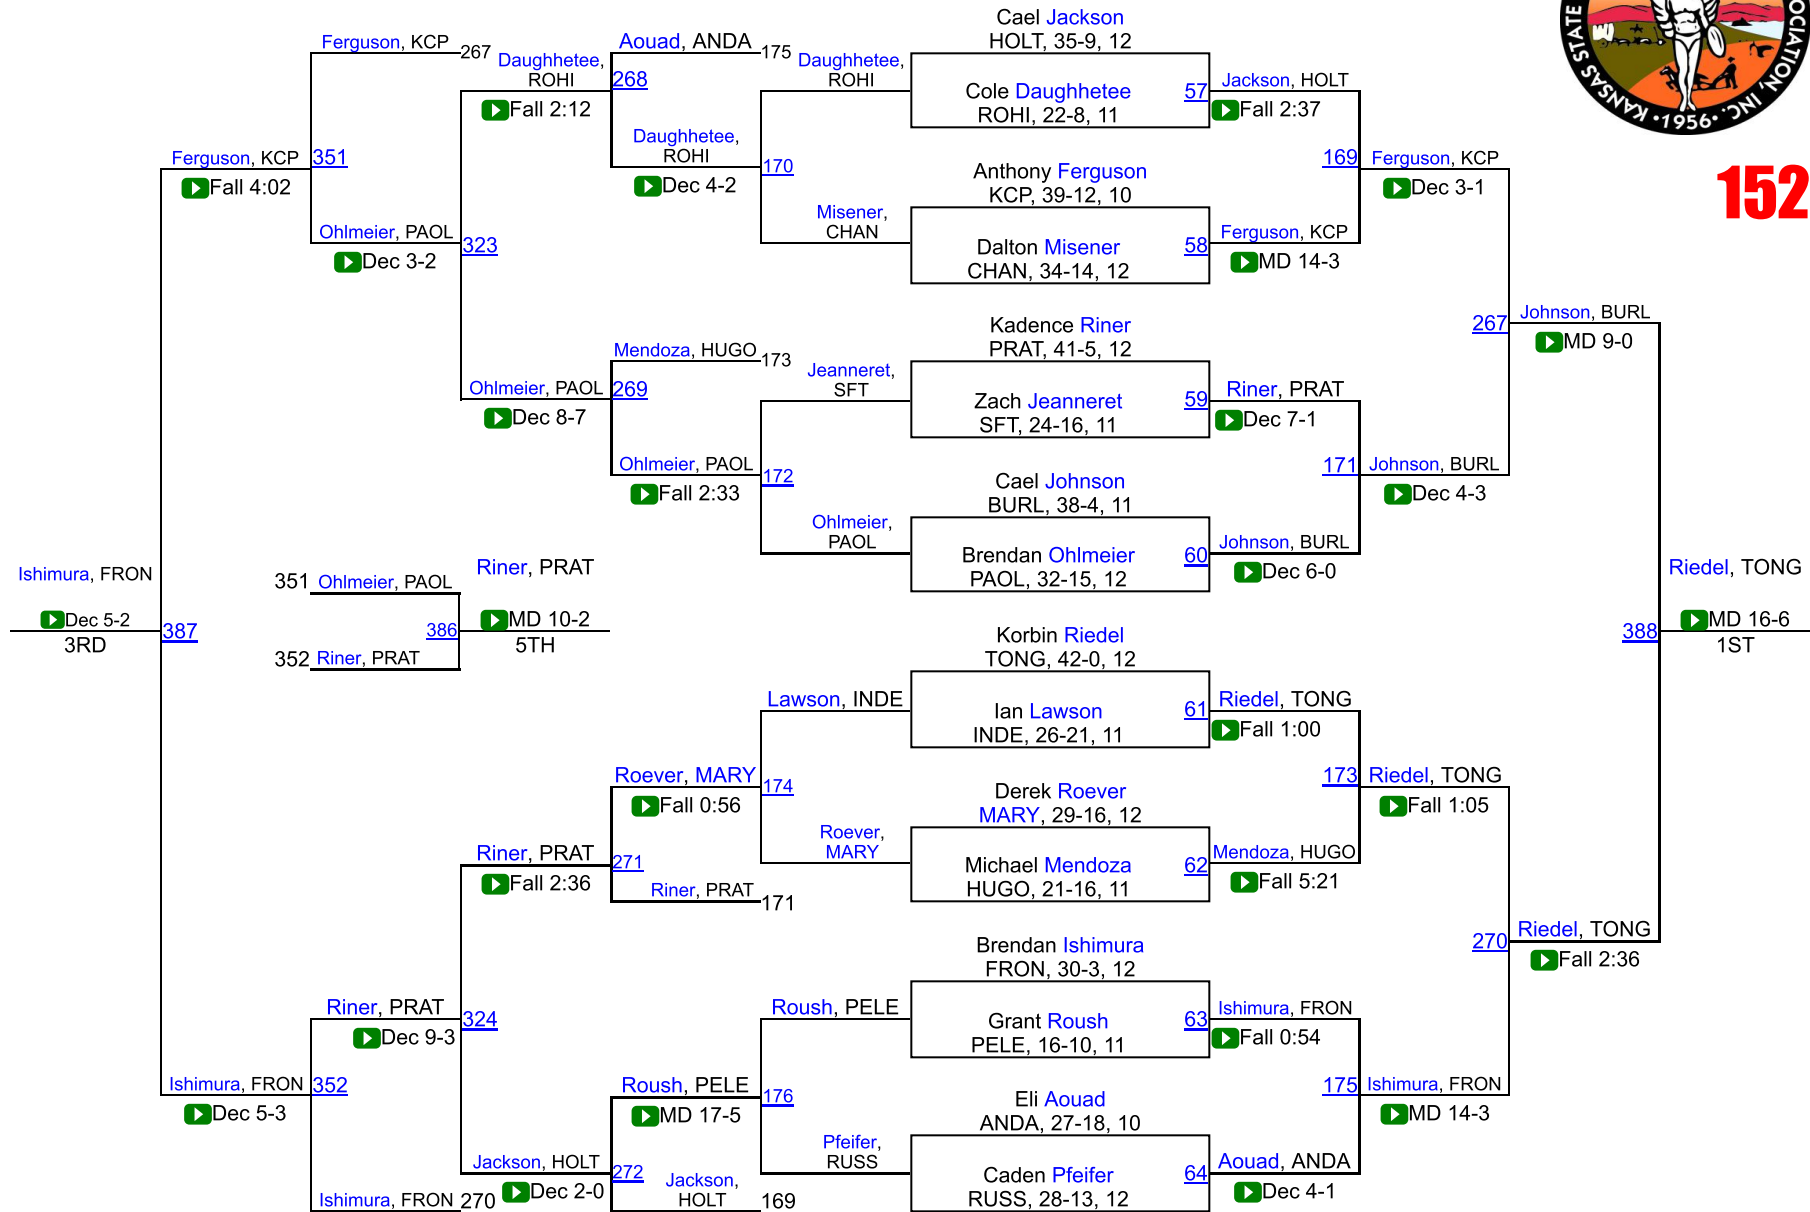

KSHSAA 4A Championships

152