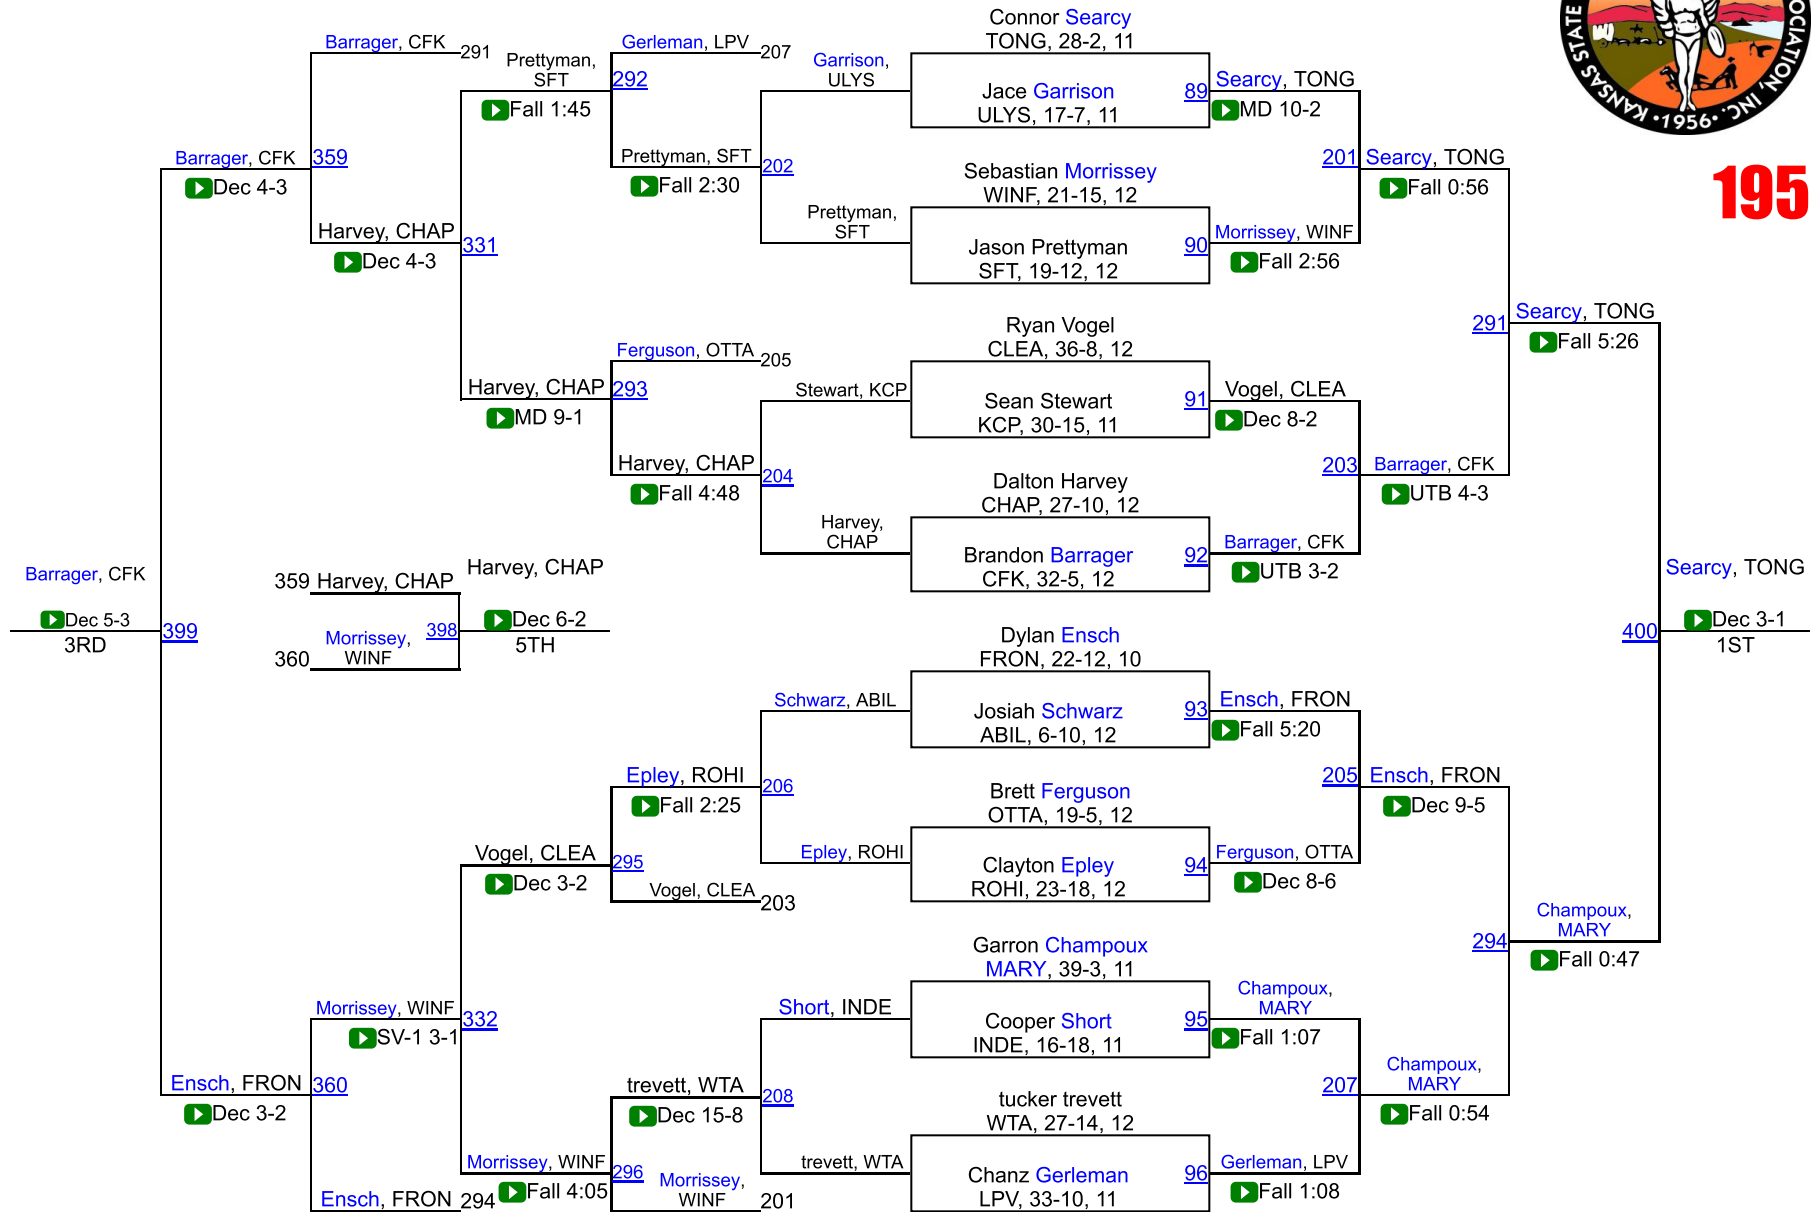

KSHSAA 4A Championships

195