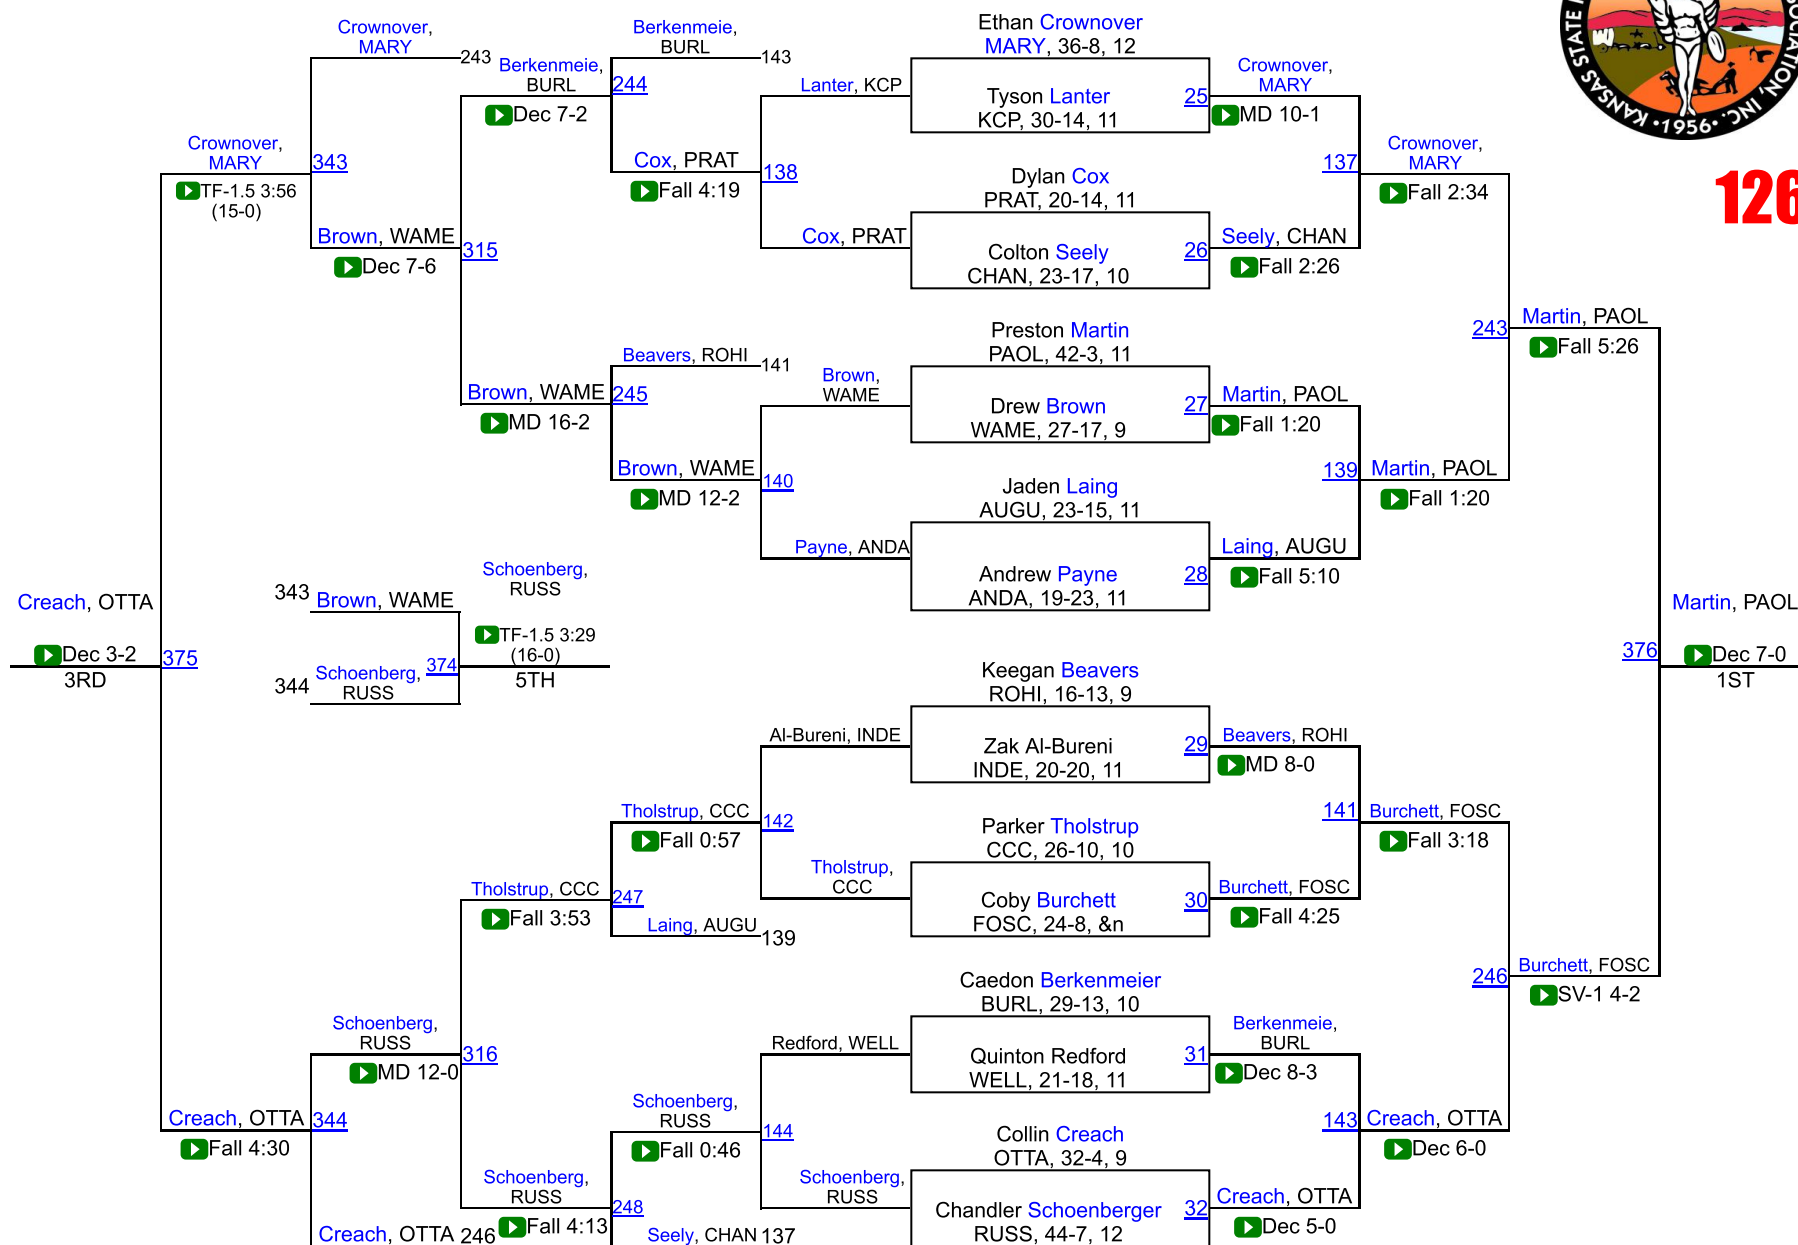

KSHSAA 4A Championships

126