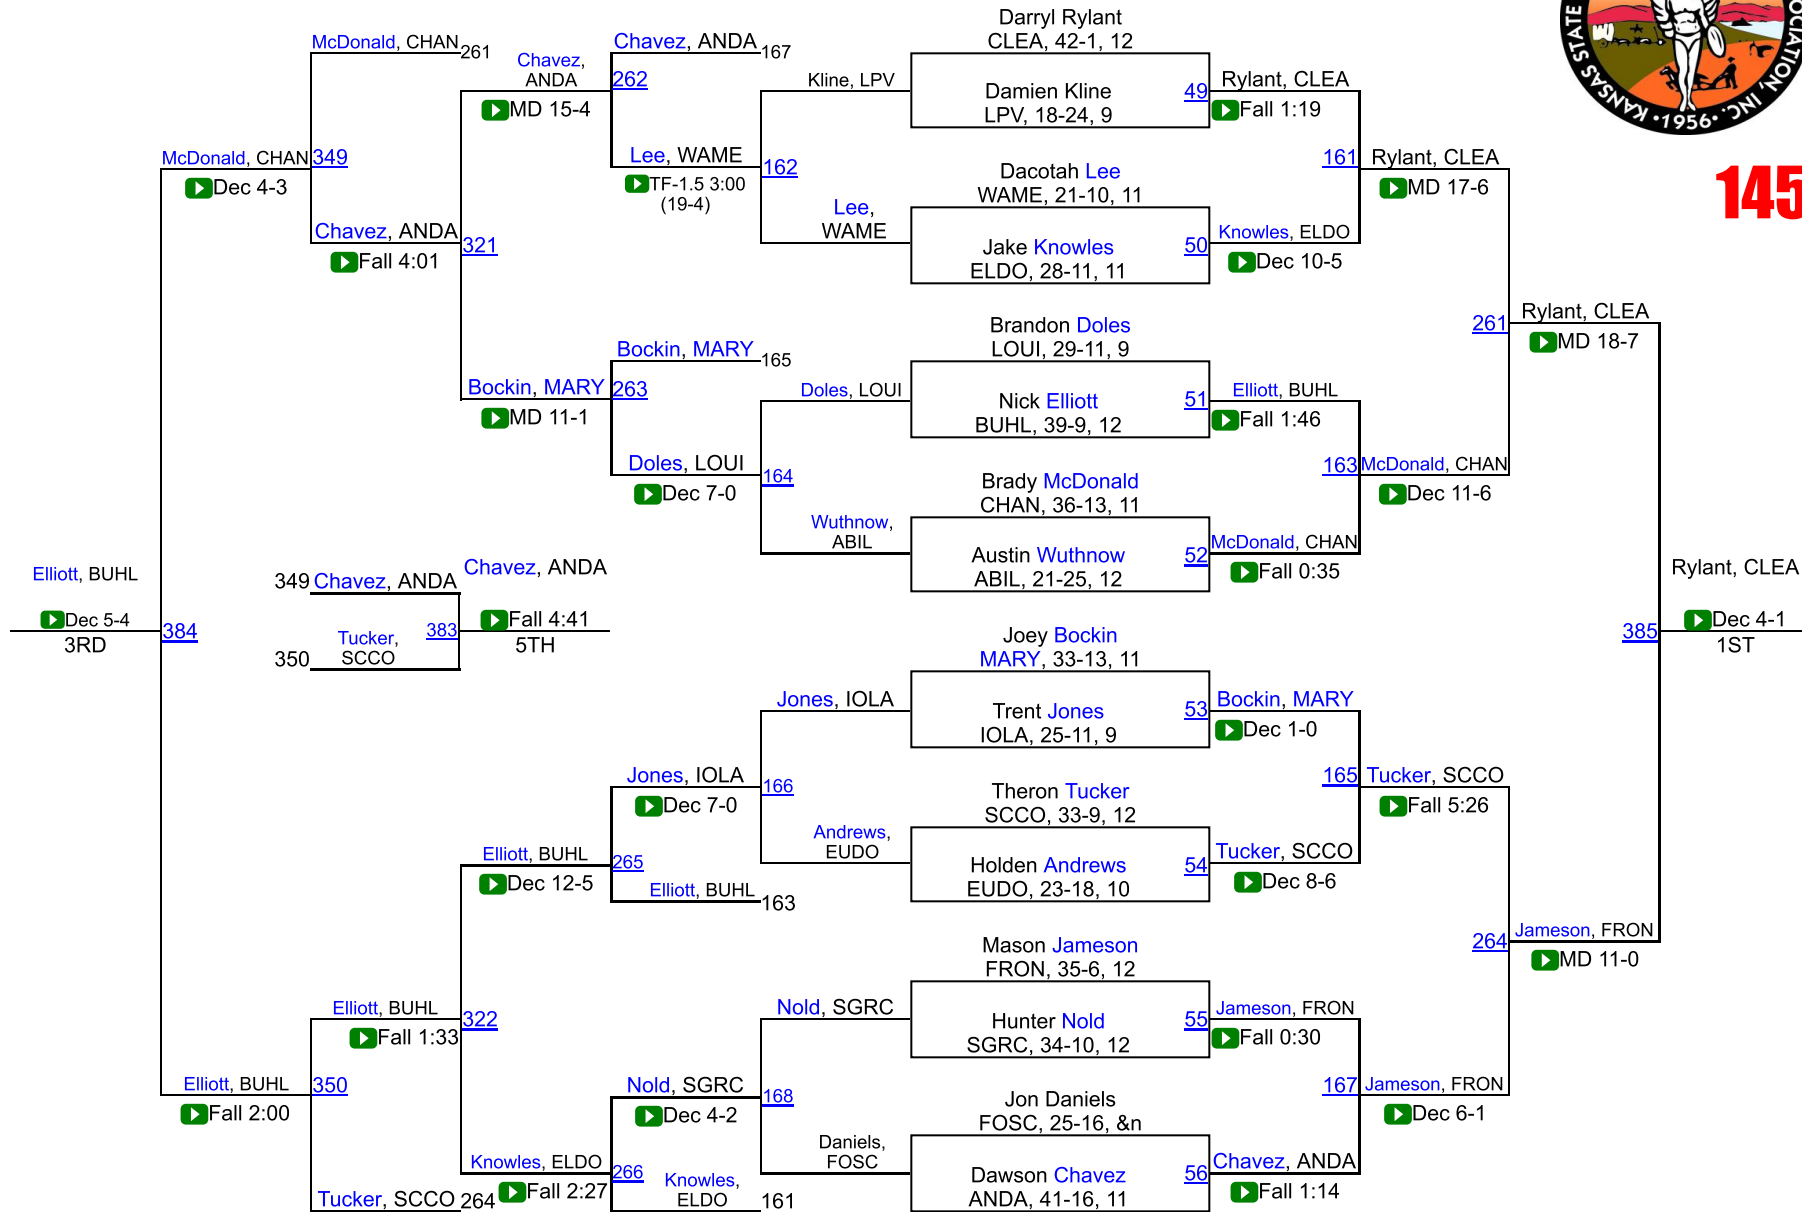

KSHSAA 4A Championships

145