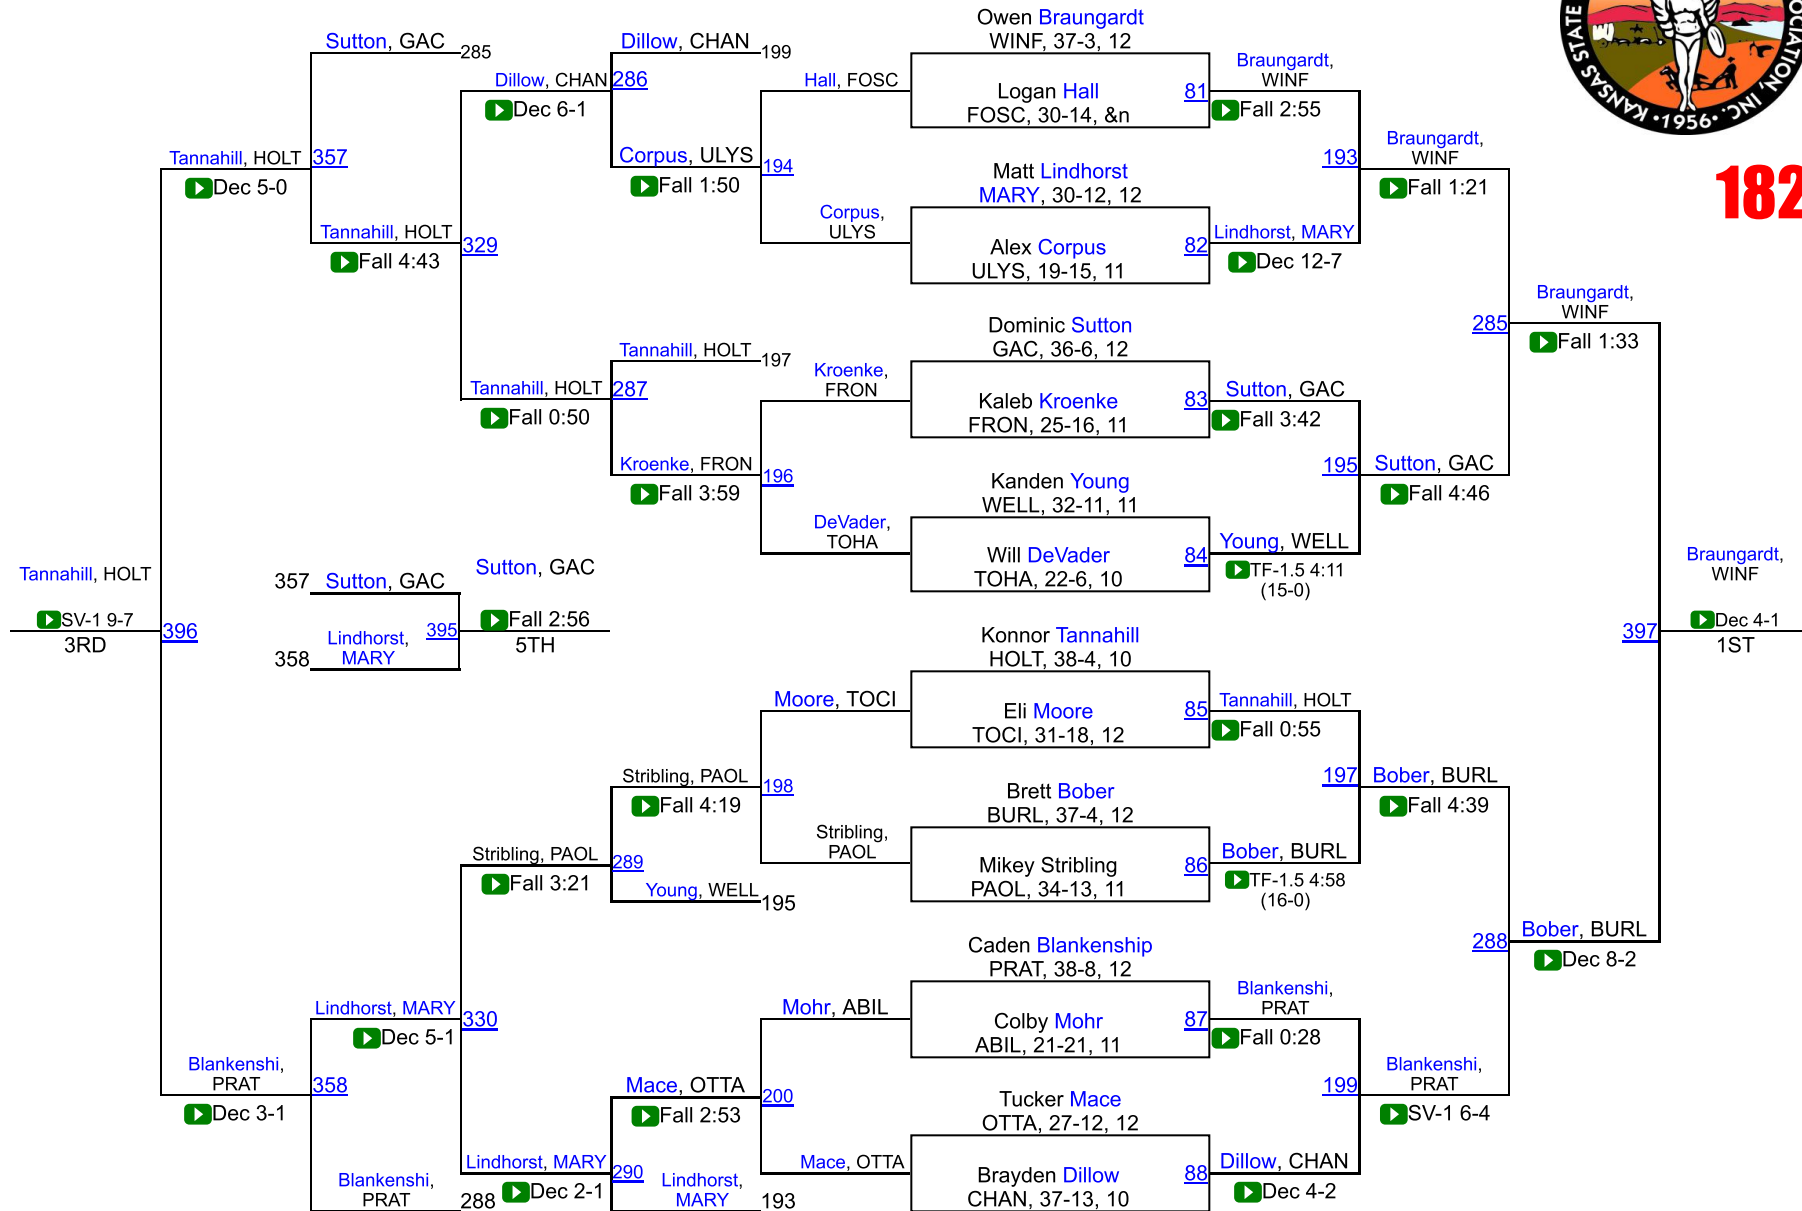

KSHSAA 4A Championships

182