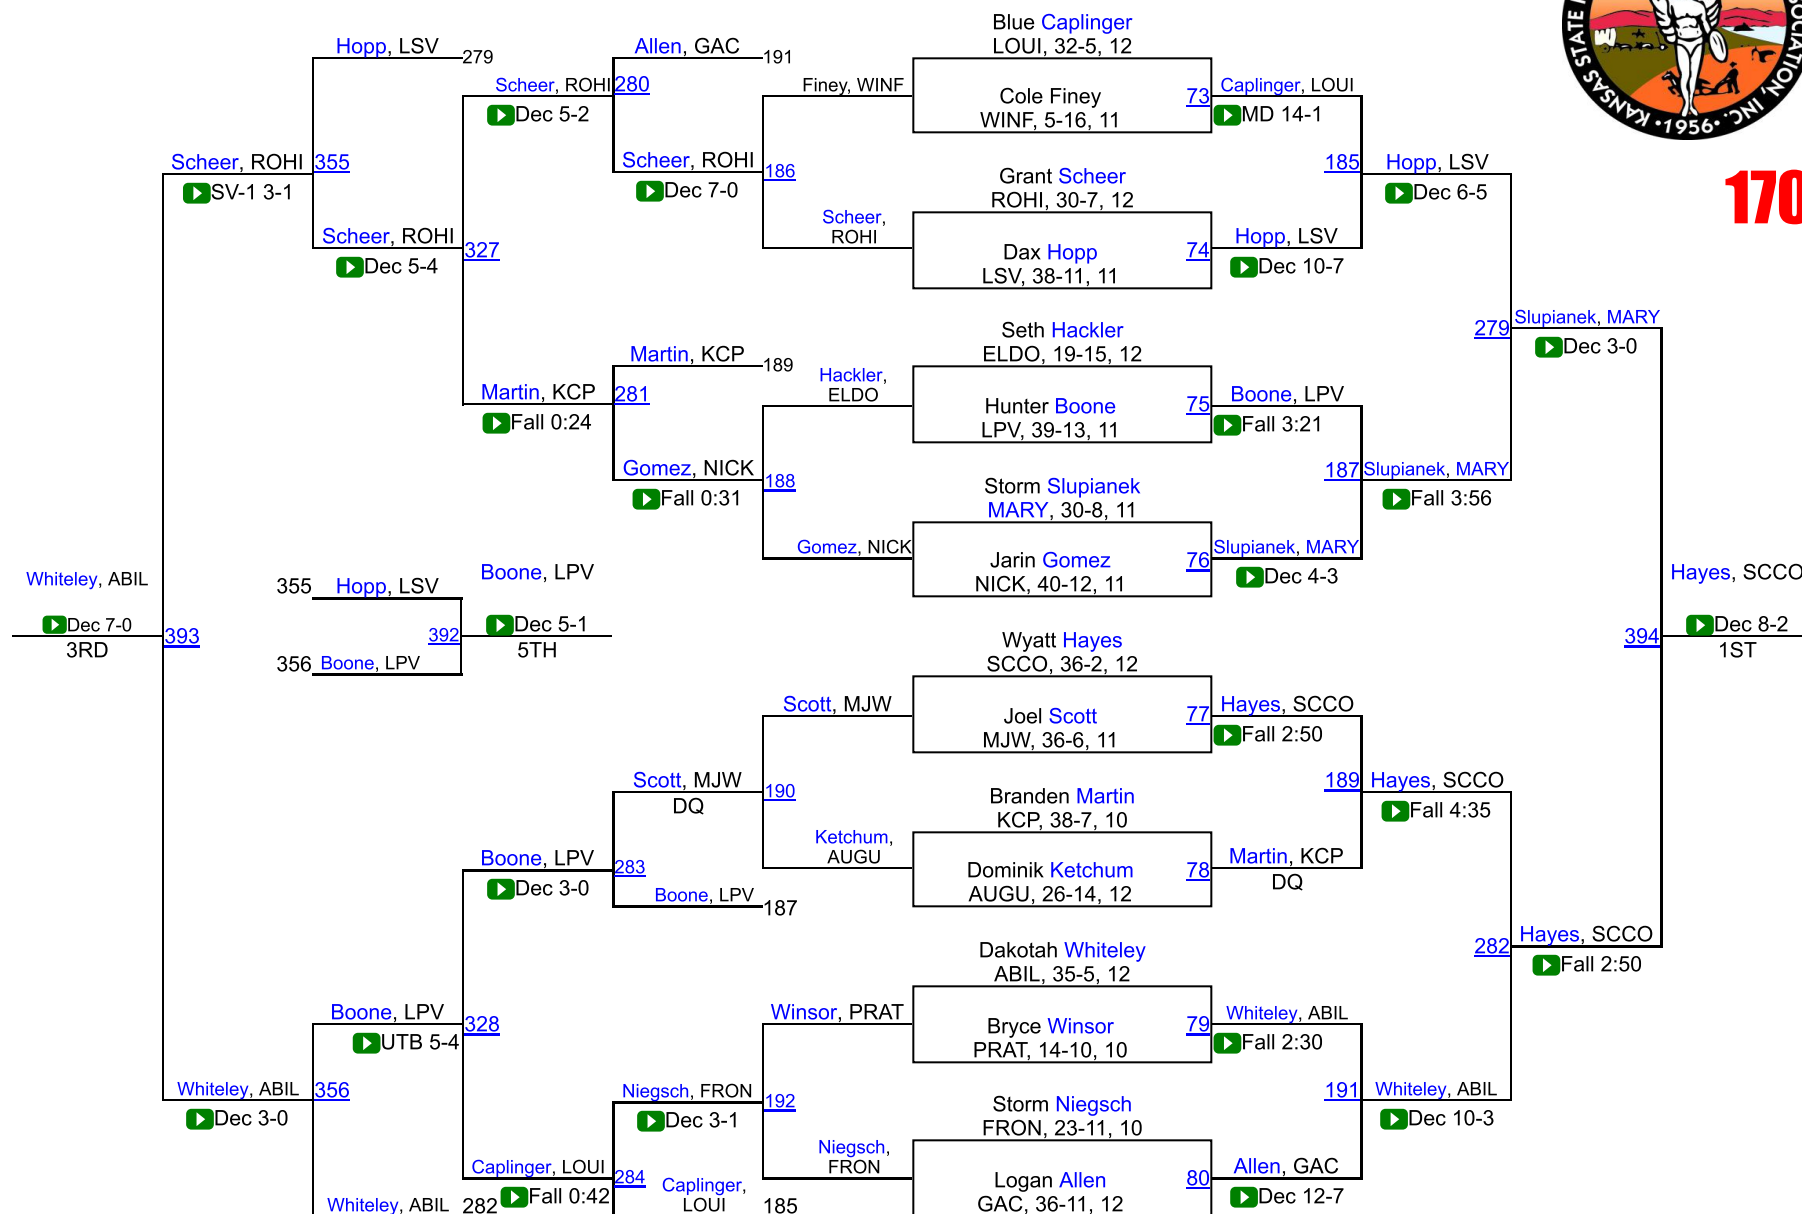

KSHSAA 4A Championships

170