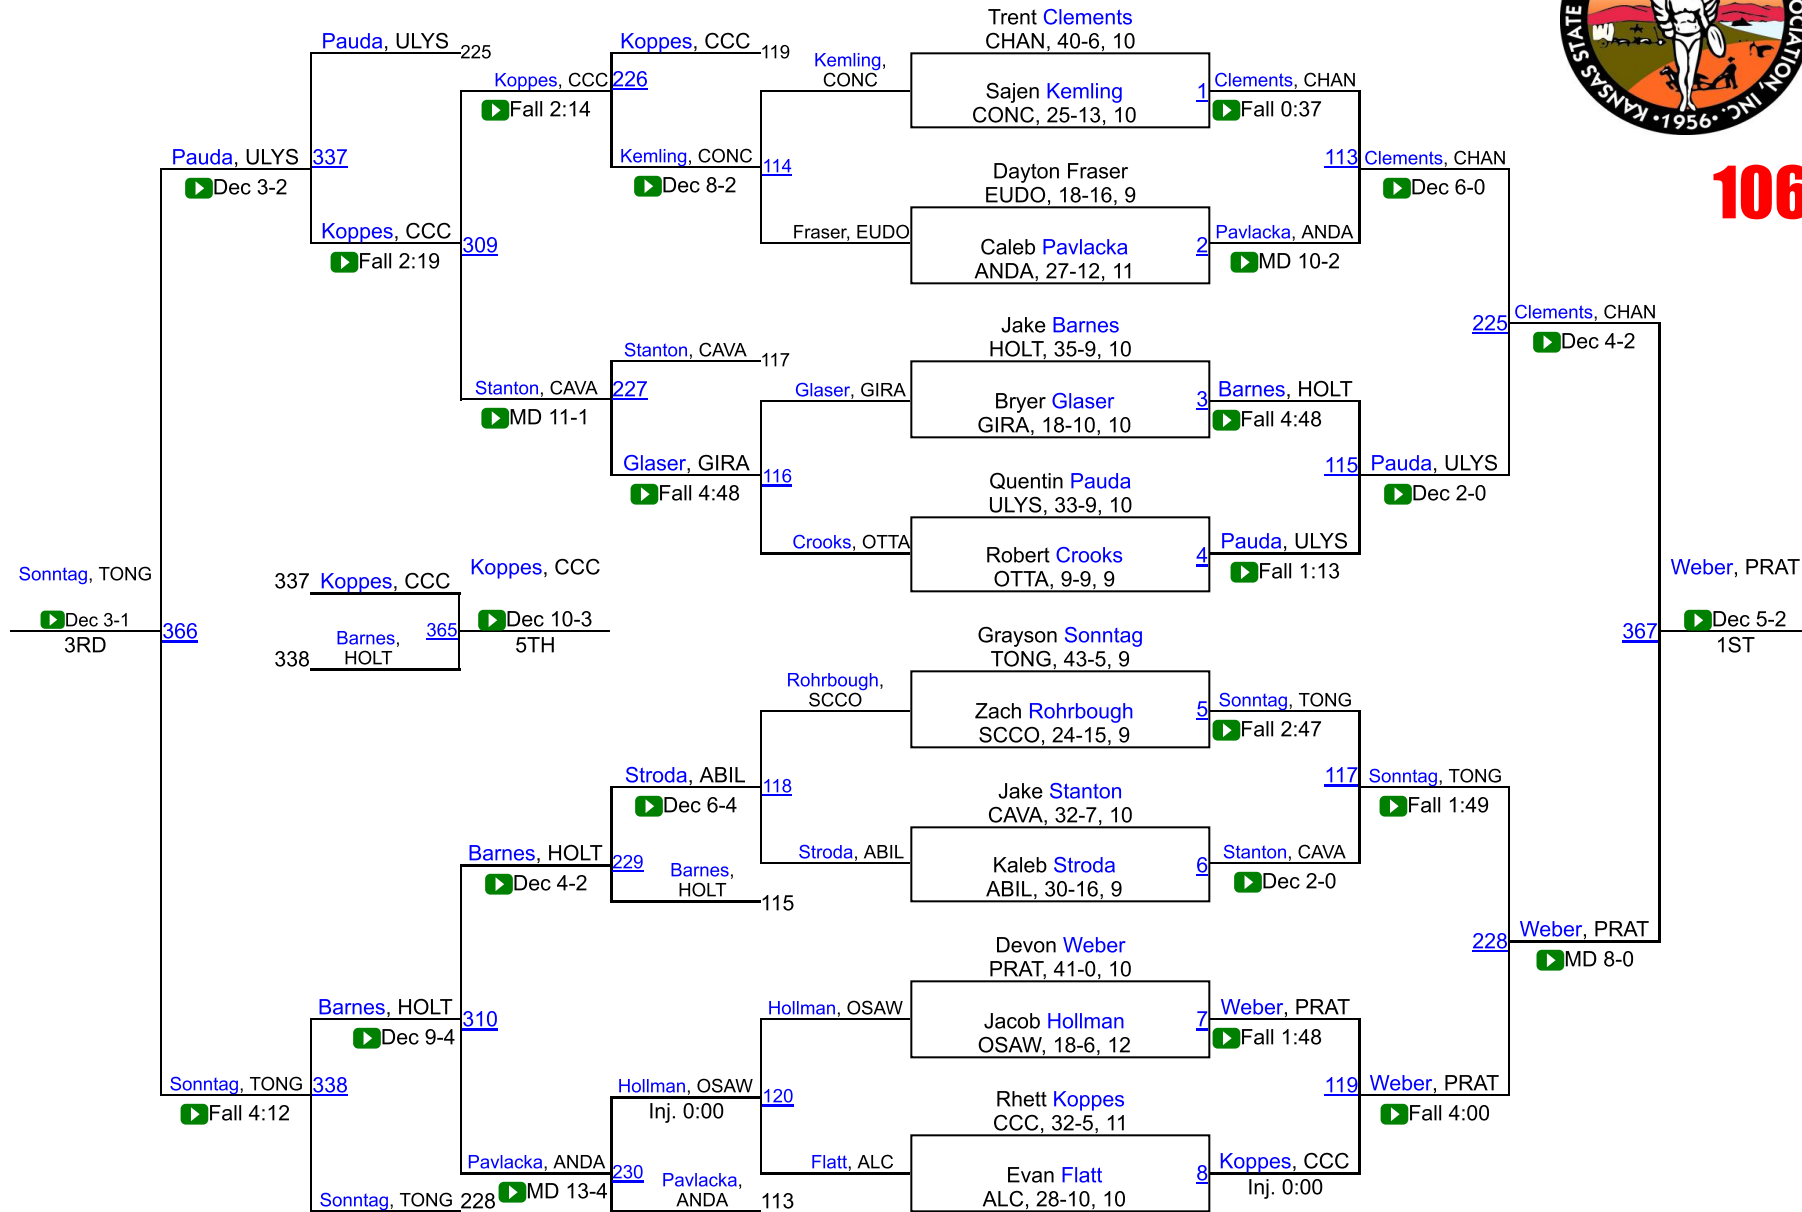

28	Clay Center Community	22.0
29	Garnett-Anderson County	21.0
30	Wellington	20.5
31	Concordia	20.0
32	Russell	17.0
33	Coffeyville-Field Kindley	14.0
33	Lindsborg-Smoky Valley	14.0
35	Osawatomie	12.0
36	Perry-LeCompton	11.0
37	Augusta	8.0
38	Hugoton	7.0
39	Eudora	6.0
40	Caney Valley	4.0
40	Hesston	4.0
40	St. George-Rock Creek	4.0
43	Girard	3.0
43	Meriden-Jefferson West	3.0
43	Nickerson	3.0
43	Towanda-Circle	3.0
47	Iola	1.0
47	Wichita-Trinity Academy	1.0
49	Altamont-Labette County	0.0
49	Atchison	0.0
49	Independence	0.0
49	Larned	0.0
49	Parsons	0.0
49	Topeka-Hayden	0.0

106