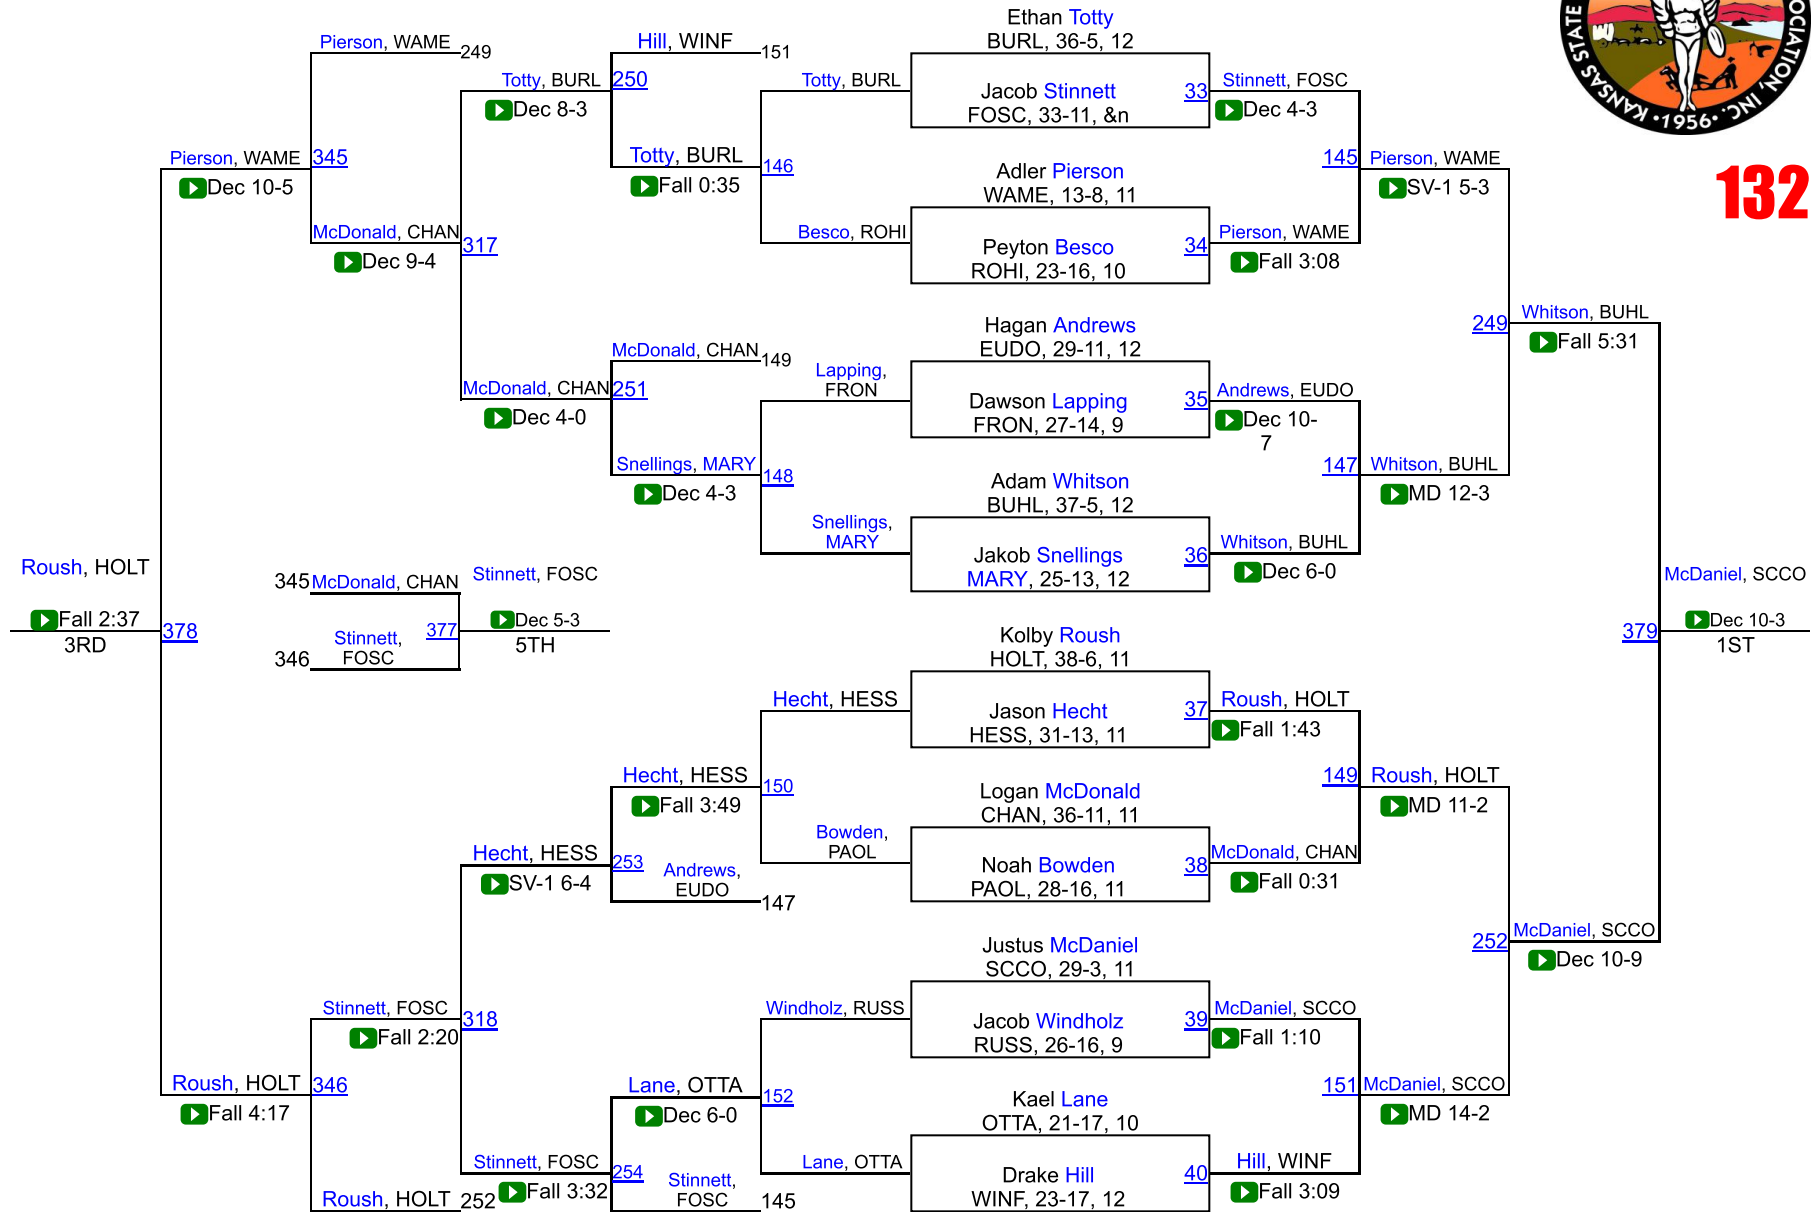

KSHSAA 4A Championships

132