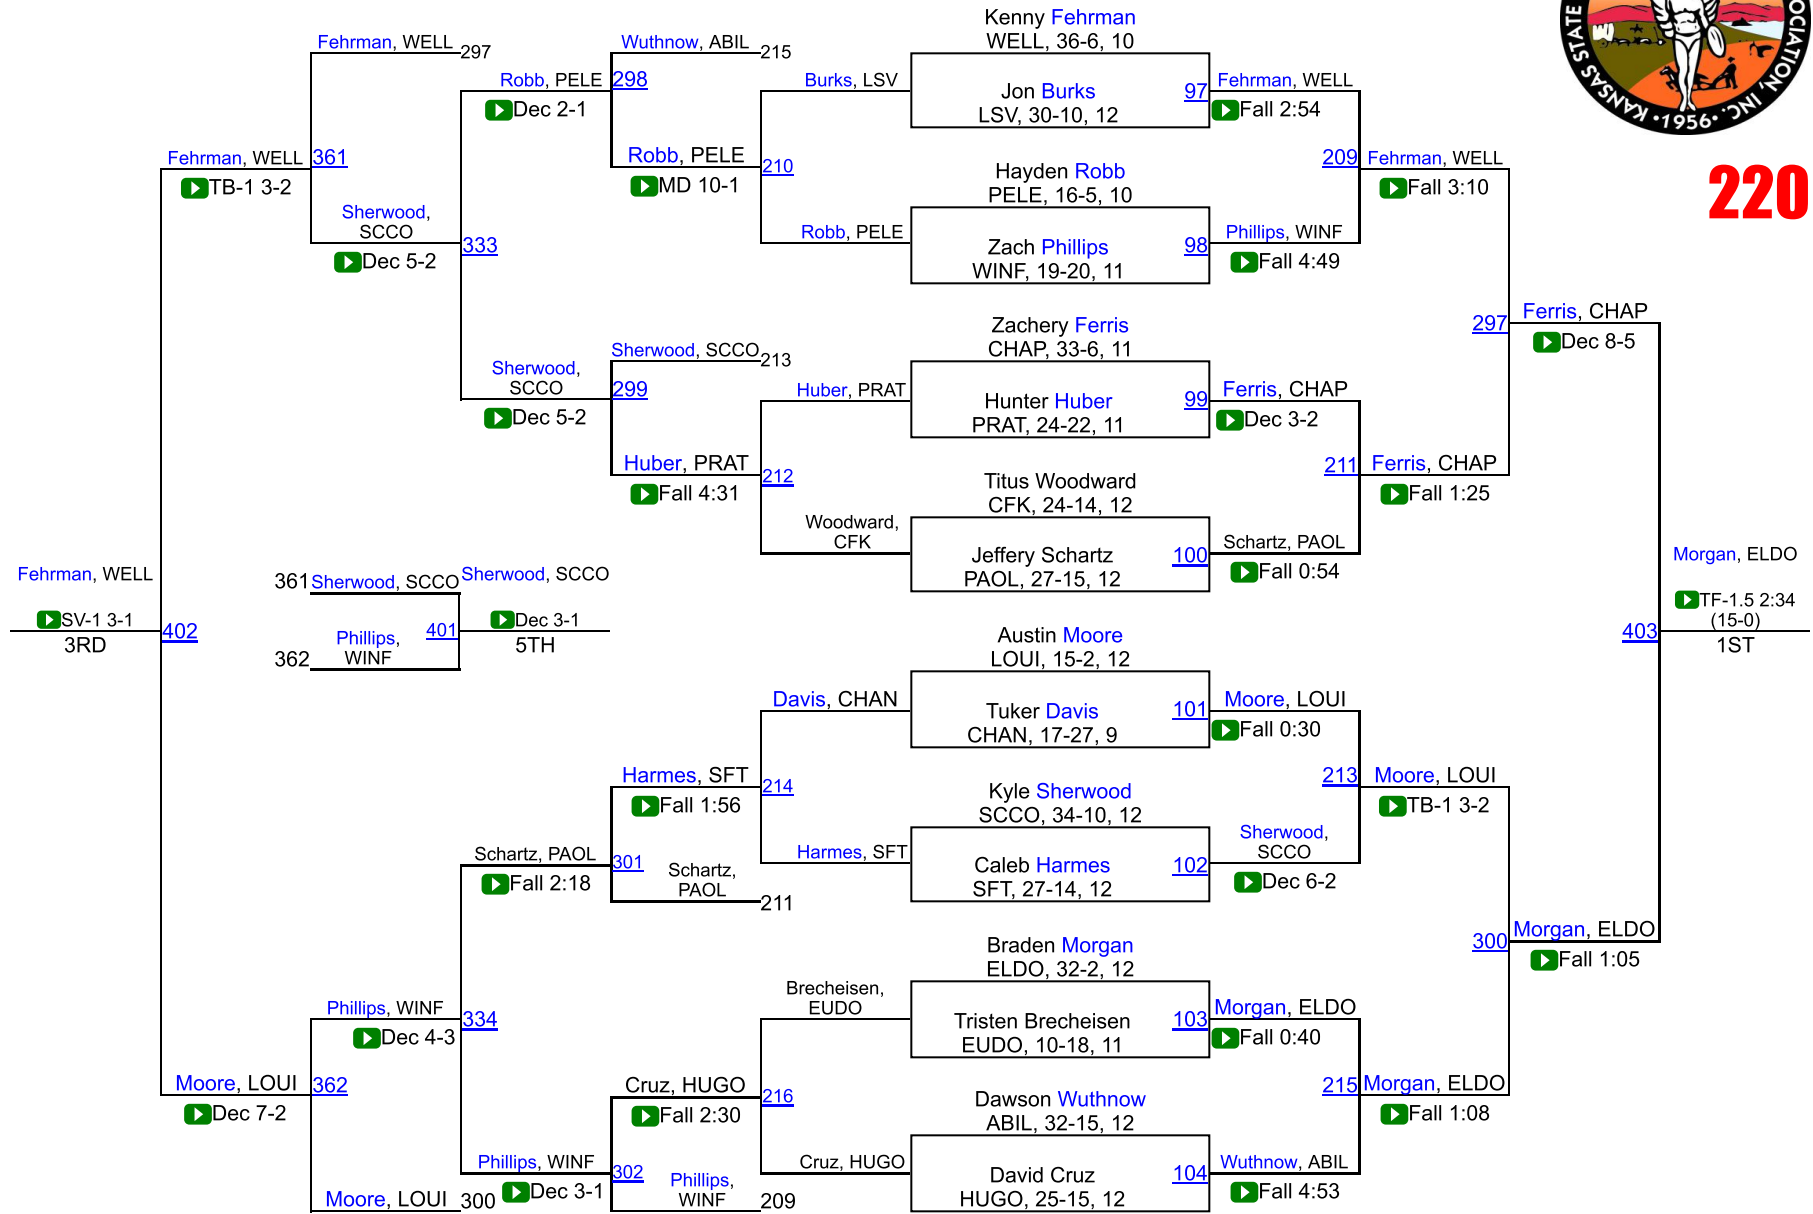

KSHSAA 4A Championships