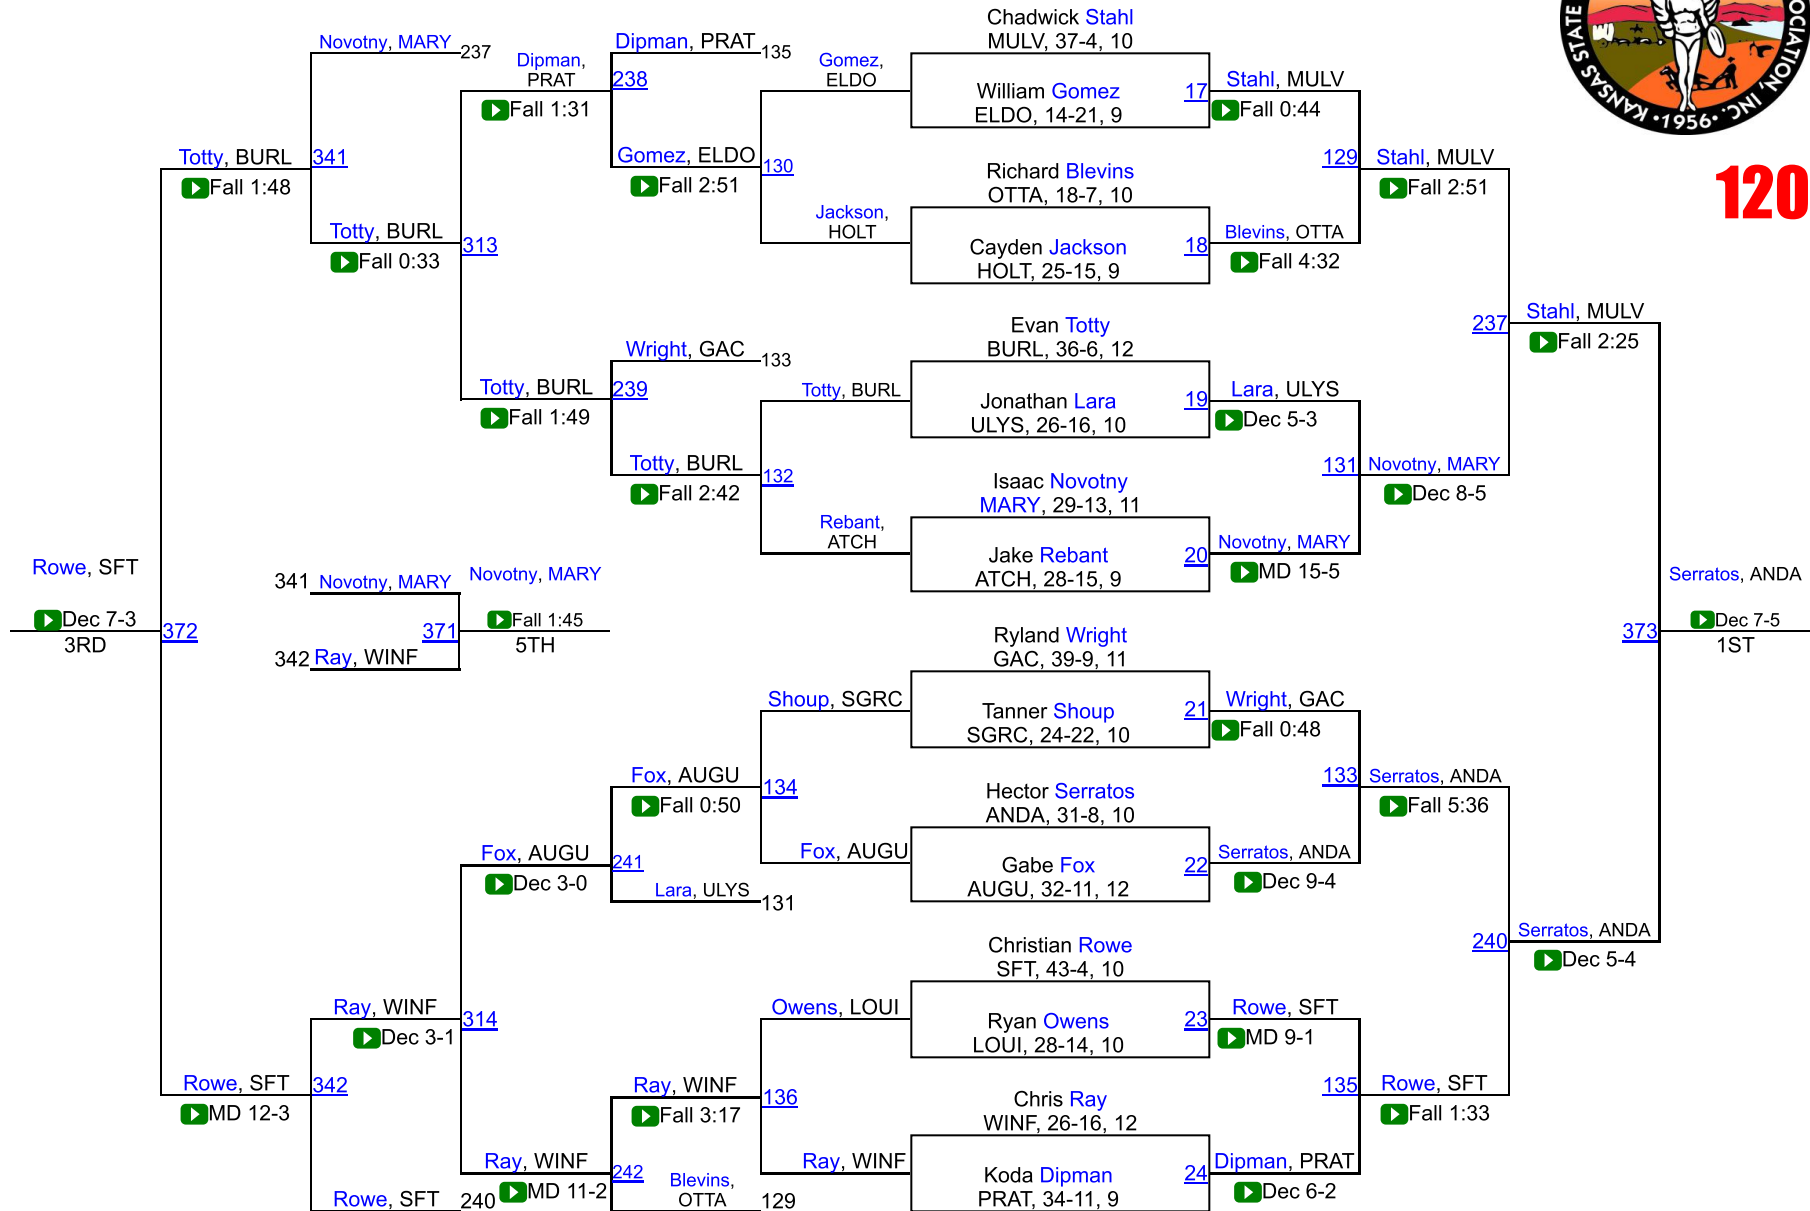

KSHSAA 4A Championships

120