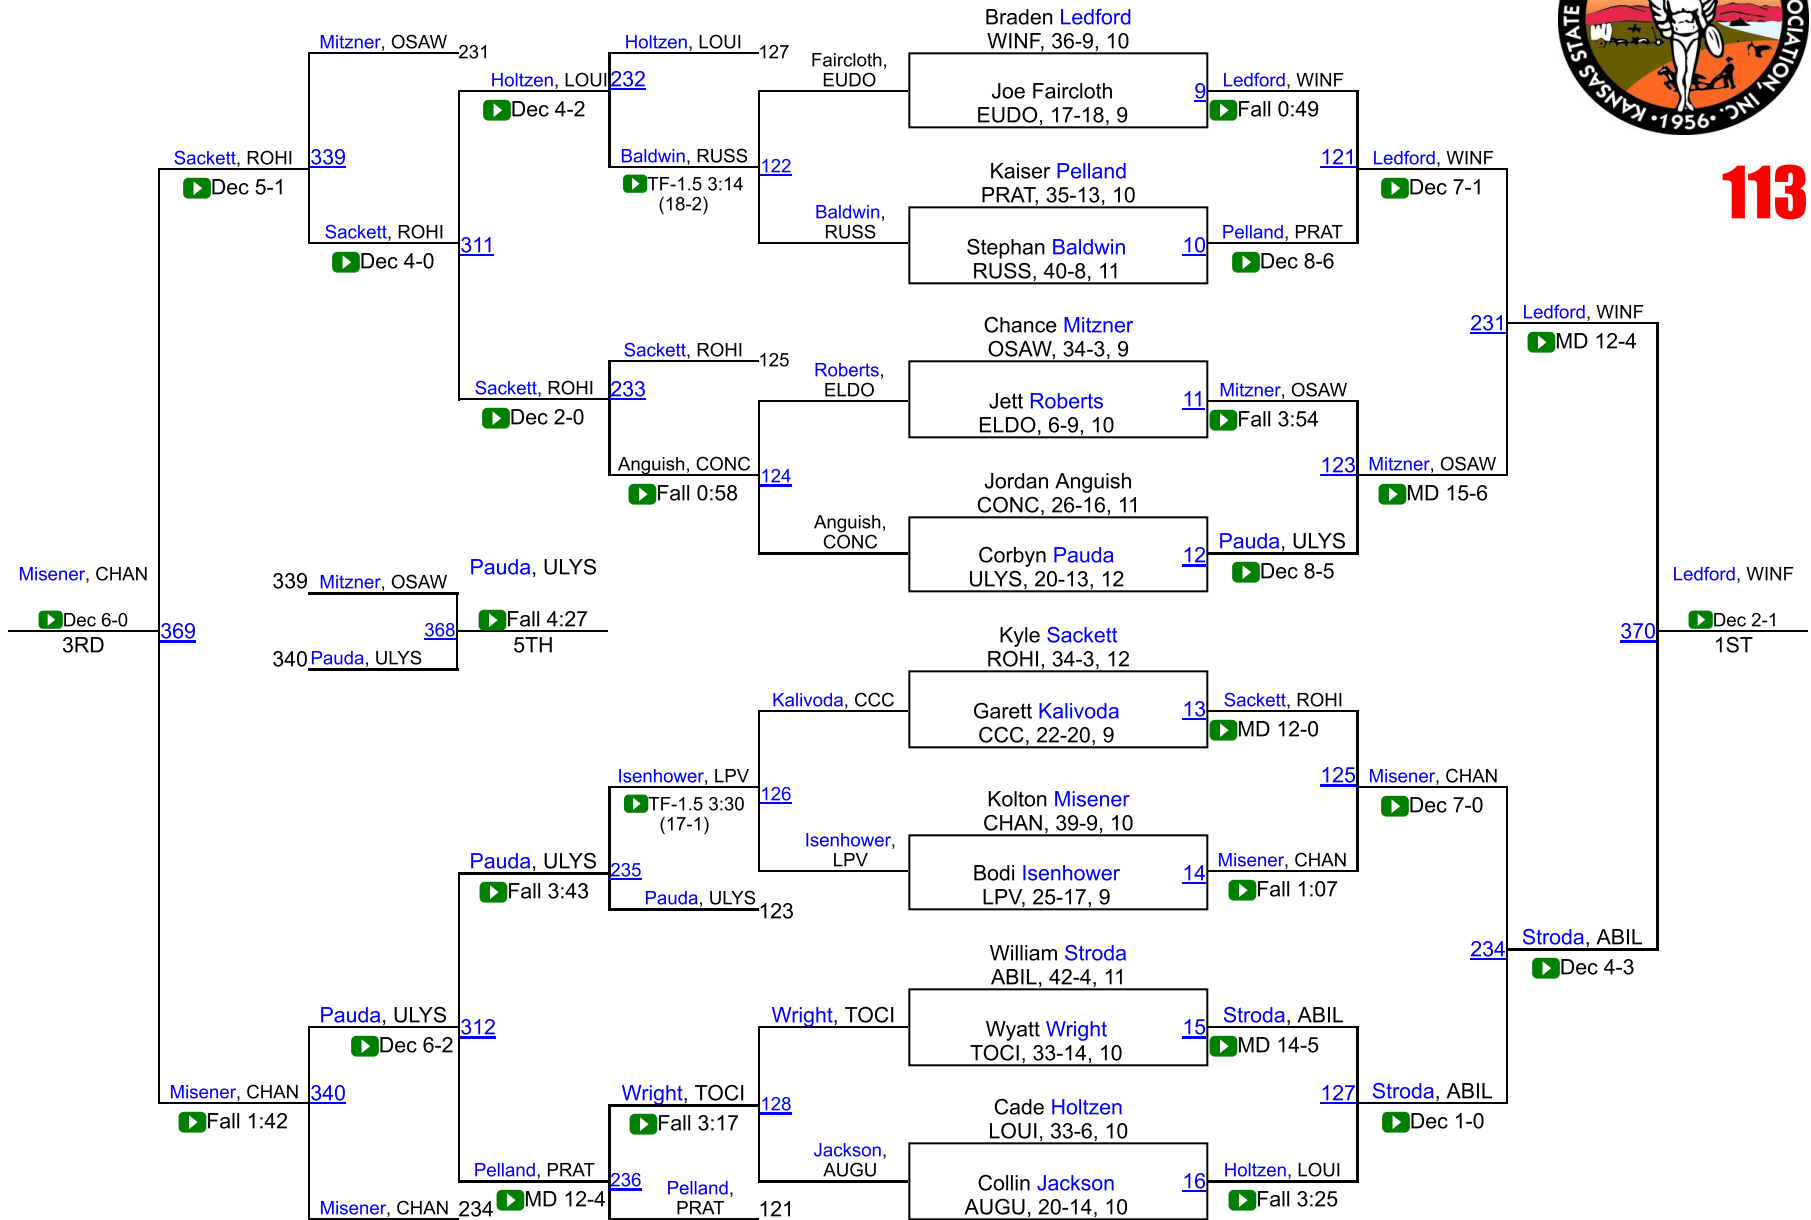

KSHSAA 4A Championships

113